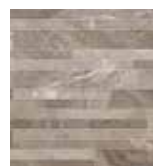

FLOOR & WALL

DÉCOR

NOCE

NEW AGE

NEW AGE PRESENTS A NEW CONCEPT FOR YOUR HOME. ITS TEXTURE EVOKES THE ESSENCE OF STONE AND IT COMES IN FOUR ELEGANT TONES TO TRANSFORM ATMOSPHERES INTO MODERN, ELEGANT AND SOPHISTICATED SPACES.

CHARACTERISTICS

EDGE PROFILE
RECTIFIED

MATERIAL
CERAMIC (WALL) / PORCELAIN (FLOOR)

THICKNESS
9.1MM (WALL) / 10MM (FLOOR)

FINISH
GLOSS (WALL) / MATT (FLOOR)

SHADE VARIATION
MODERATE

WALL &
DÉCOR
595 X 295MM

FLOOR
595 X 595MM