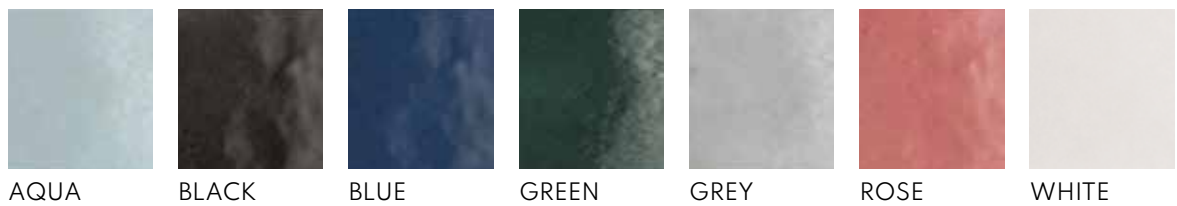

WALL

AQUA

BLACK

BLUE

GREEN

GREY

ROSE

WHITE

VICTORIA

VICTORIA IS A SMALL FORMAT WALL TILE WITH VARIATION IN COLOUR. THAT IS WHAT MAKES IT VERY EYE-CATCHING AND UNIQUE.

CHARACTERISTICS

EDGE PROFILE
NON-RECTIFIED

MATERIAL
CERAMIC

THICKNESS
9MM

FINISH
GLOSS

SHADE VARIATION
HIGH

WALL
200 X 65MM