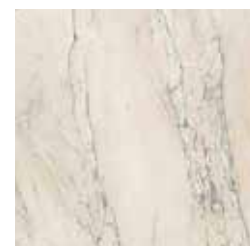

Many ranges are available in other sizes on a special order basis.
Please contact us for more information.

ALPS MACAUB 1200 X 600MM

FLOOR & WALL

ARDESI

DARK GREY

MACAUB

PIASEN

SOAPSTONE