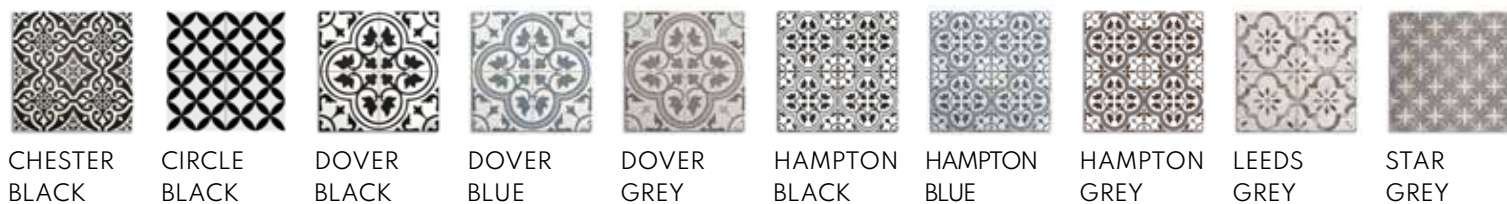

CHESTER BLACK   CIRCLE BLACK   DOVER BLACK   DOVER BLUE   DOVER GREY   HAMPTON BLACK   HAMPTON BLUE   HAMPTON GREY   LEEDS GREY   STAR GREY

TRADITION

TIMELESS ELEGANCE MEETS DURABILITY
IN THIS CLASSIC FLOOR TILE,
PERFECT FOR ADDING A TOUCH OF
SOPHISTICATION TO ANY SPACE.

CHARACTERISTICS

EDGE PROFILE
NON-RECTIFIED

MATERIAL
PORCELAIN

THICKNESS
9MM

FINISH
MATT

SHADE VARIATION
LOW