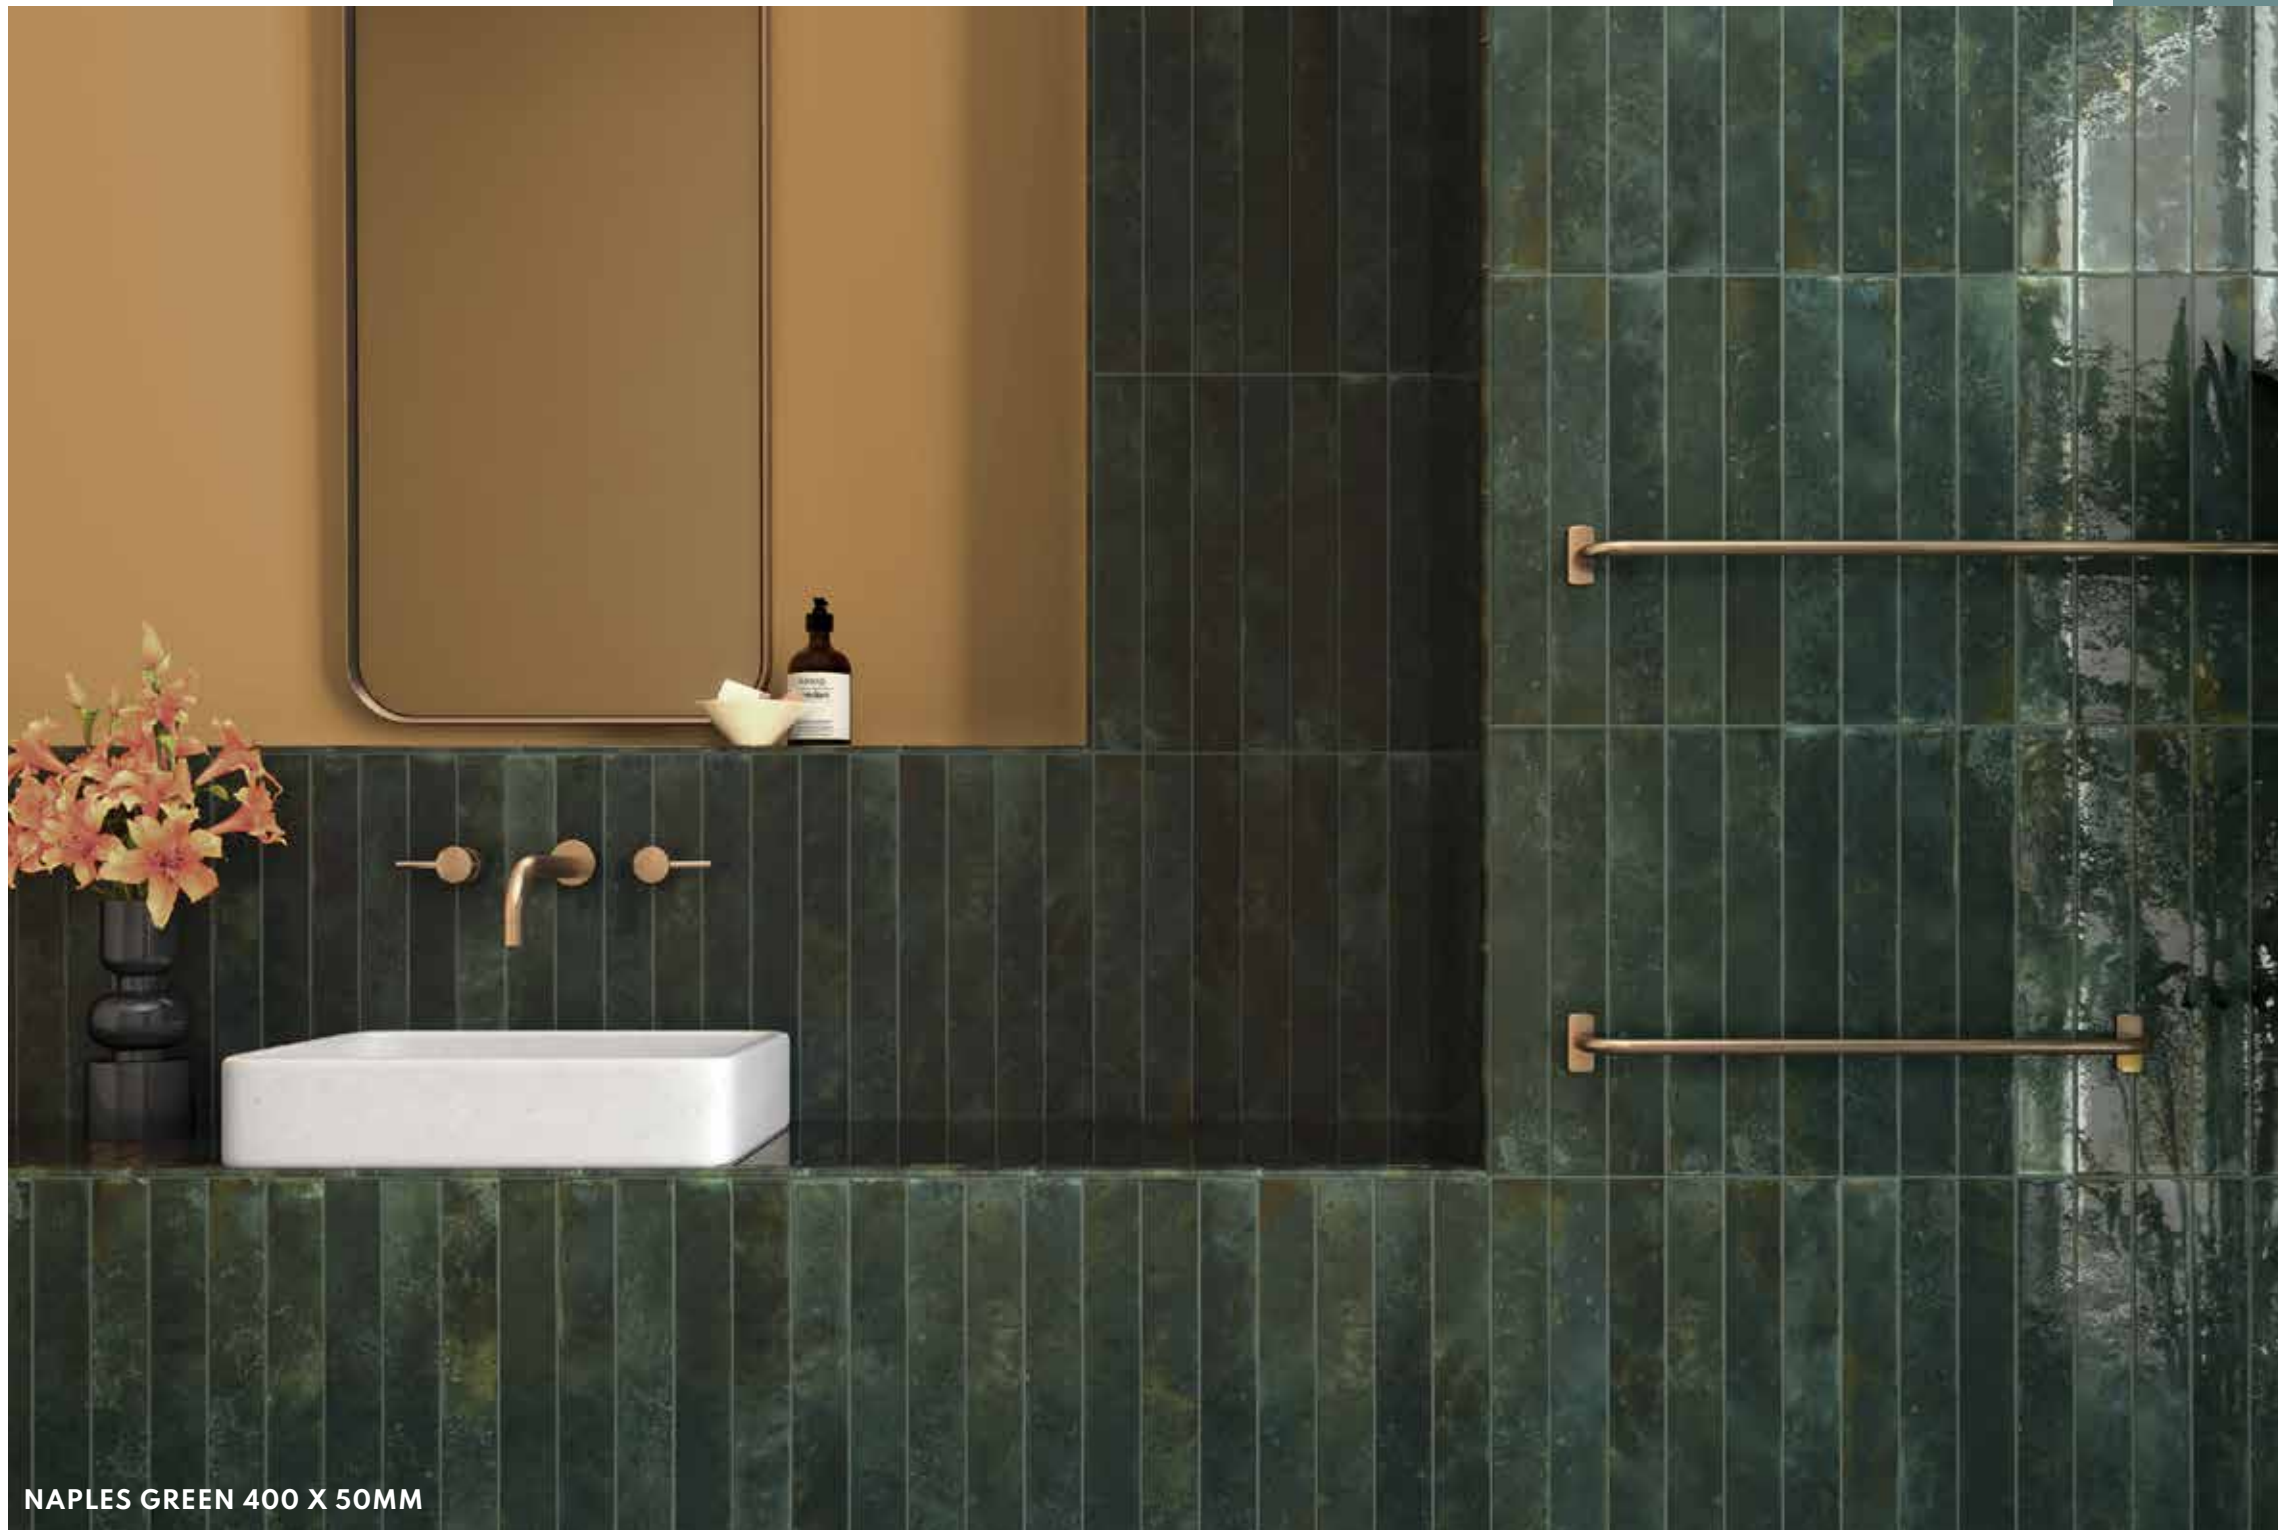

NAPLES GREEN 400 X 50MM

WALL

NAPLES

A BOLD CERAMIC TILE RANGE IN 400 X 50MM FORMAT, SHOWCASING VIBRANT COLORS FOR STRIKING AND DYNAMIC DESIGNS.

CHARACTERISTICS

EDGE PROFILE
NON-RECTIFIED

MATERIAL
CERAMIC

THICKNESS
9MM

FINISH
GLOSS

SHADE VARIATION
HIGH

WALL 400 X 50MM