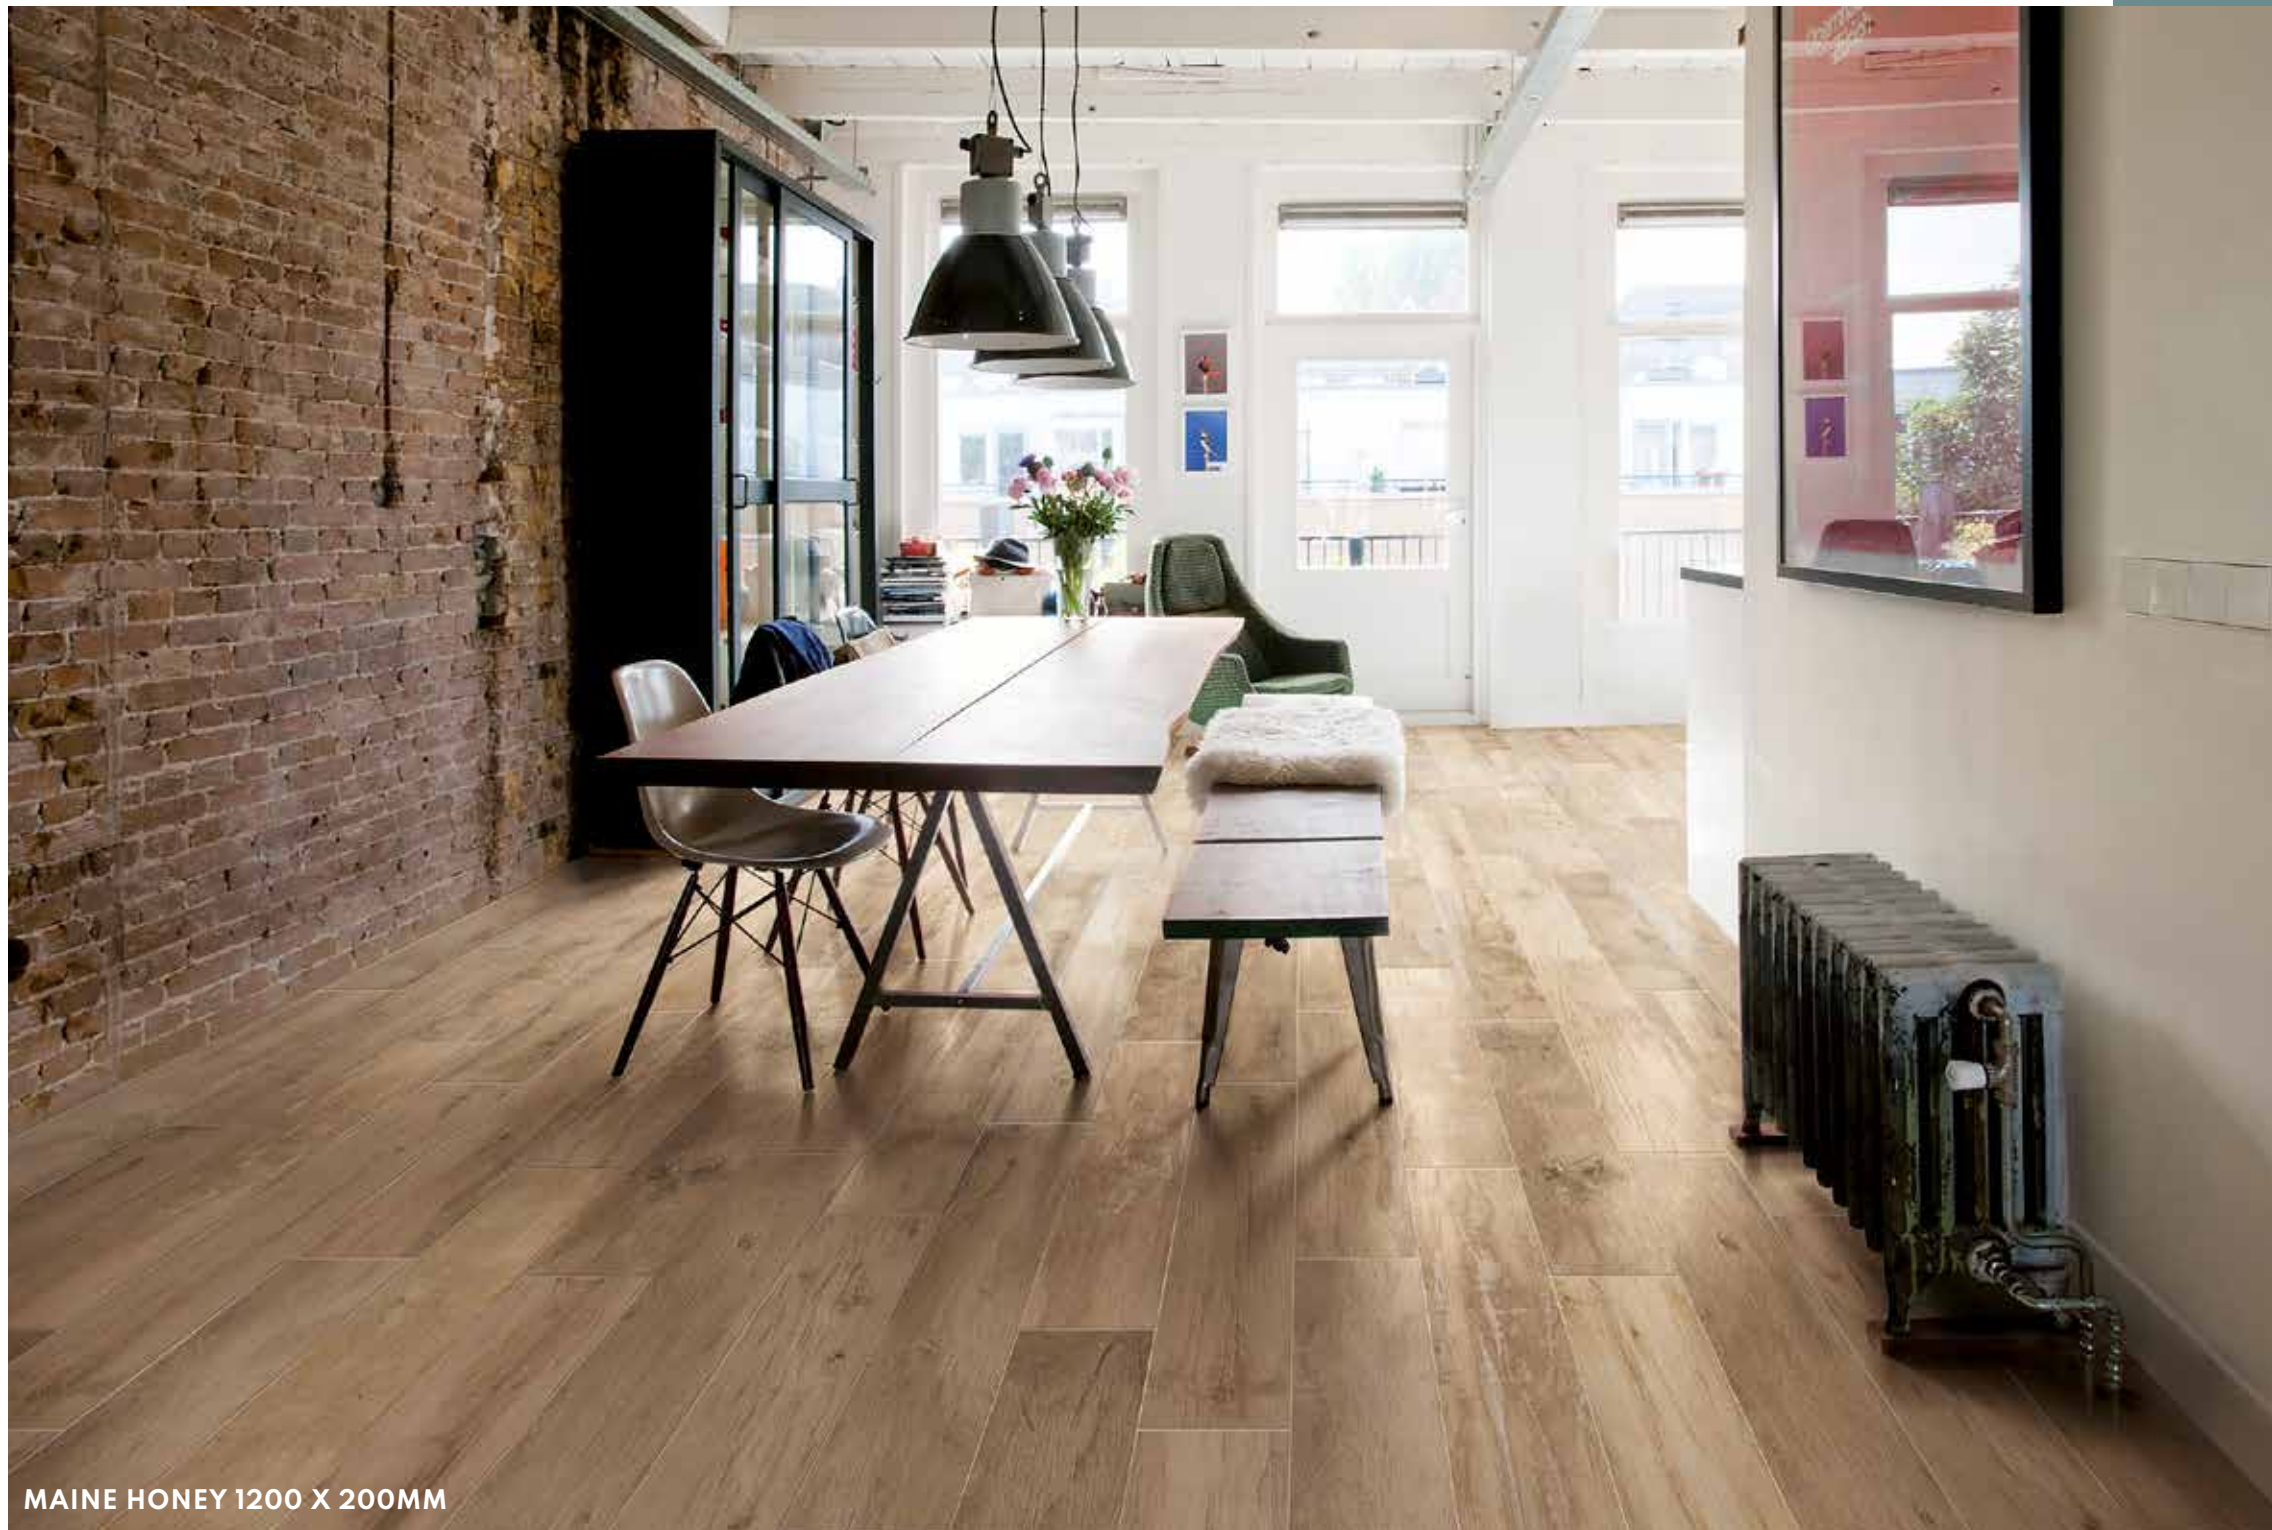

CHARACTERISTICS

EDGE PROFILE
NON-RECTIFIED

MATERIAL
PORCELAIN

THICKNESS
9MM

FINISH
GLOSS

SHADE VARIATION
HIGH

WALL & DÉCOR
240 X 60MM

MAINE HONEY 1200 X 200MM