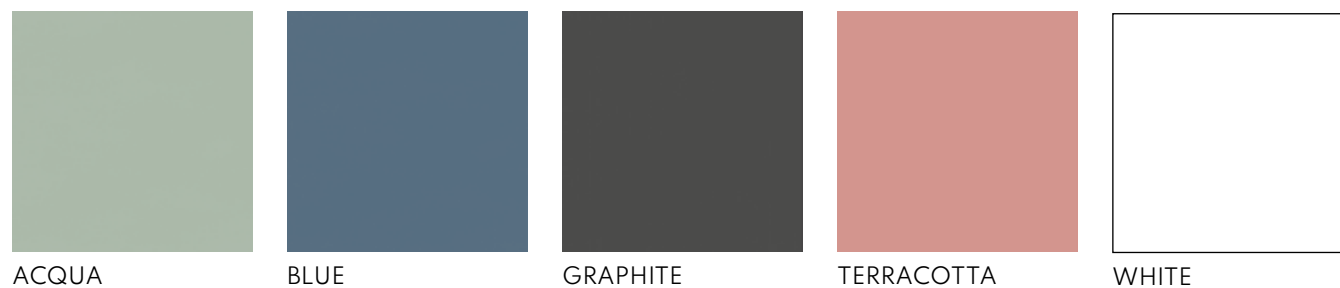

WALL

ACQUA

BLUE

GRAPHITE

TERRACOTTA

WHITE

CHALK

THIS SMALL FORMAT RANGE IS VARIANT IN COLOUR AVAILABLE IN A VARIETY OF VIBRANT COLOURS.

CHARACTERISTICS

EDGE PROFILE
NON RECTIFIED

MATERIAL
CERAMIC

THICKNESS
8MM

FINISH
MATT

SHADE VARIATION
HIGH

WALL
200 X 65MM