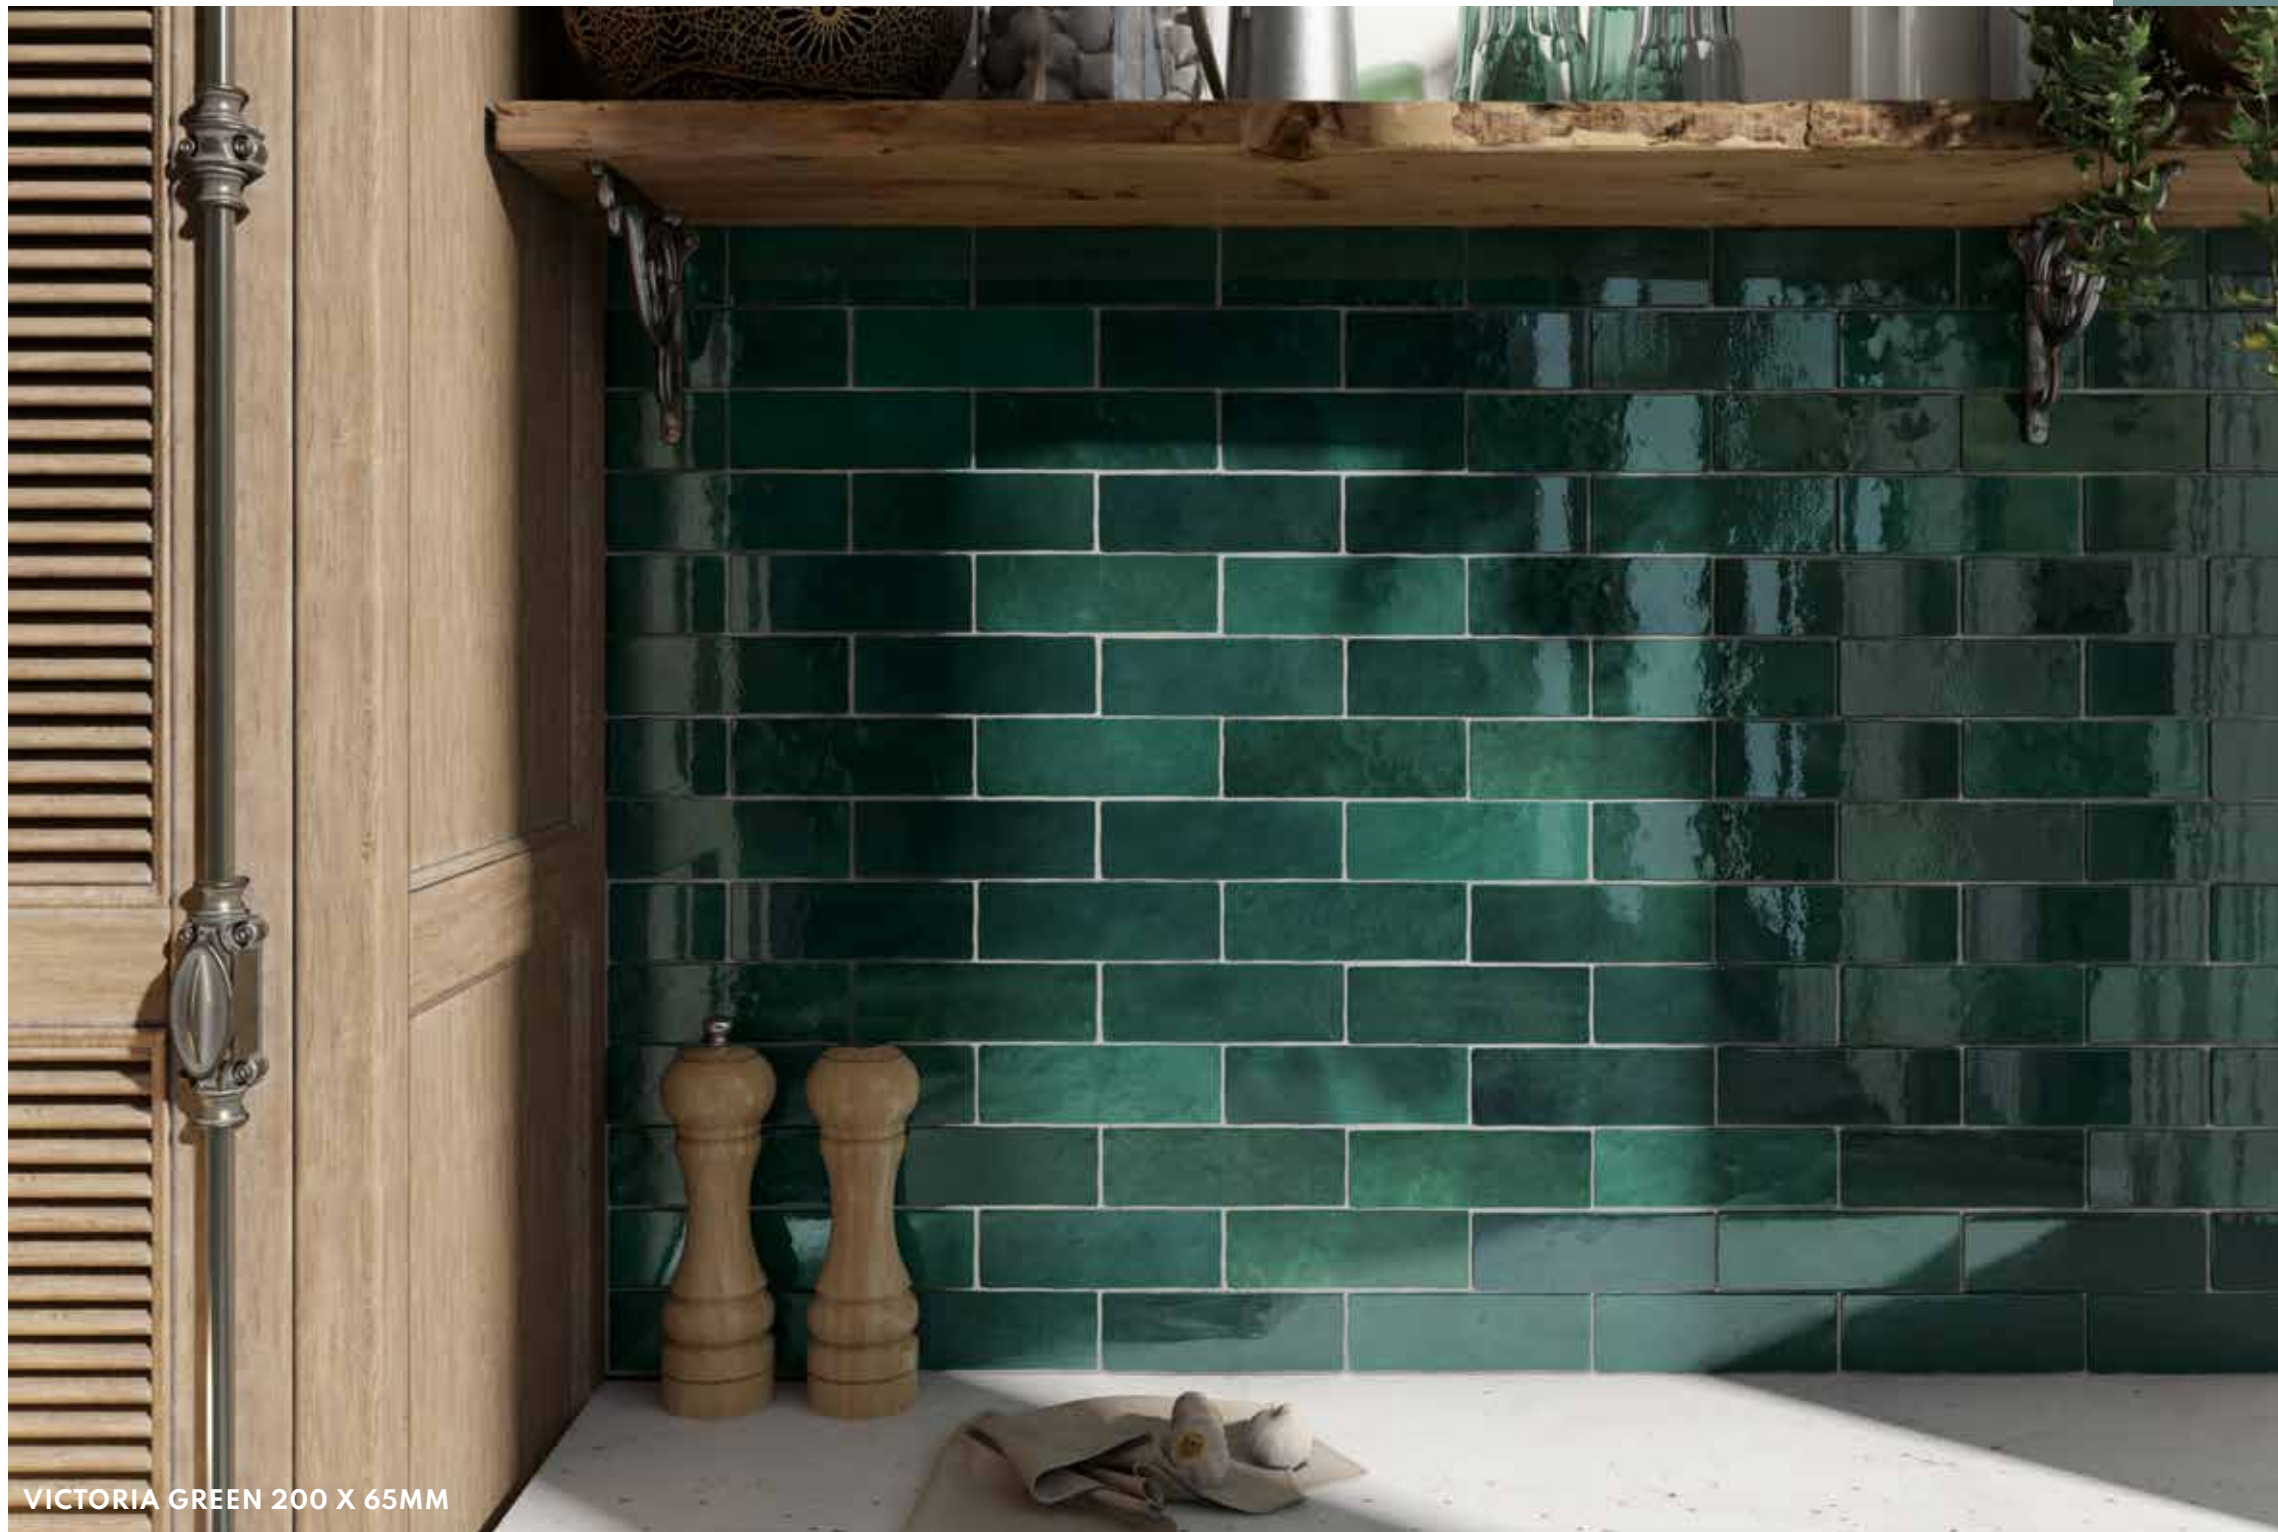

VICTORIA GREEN 200 X 65MM