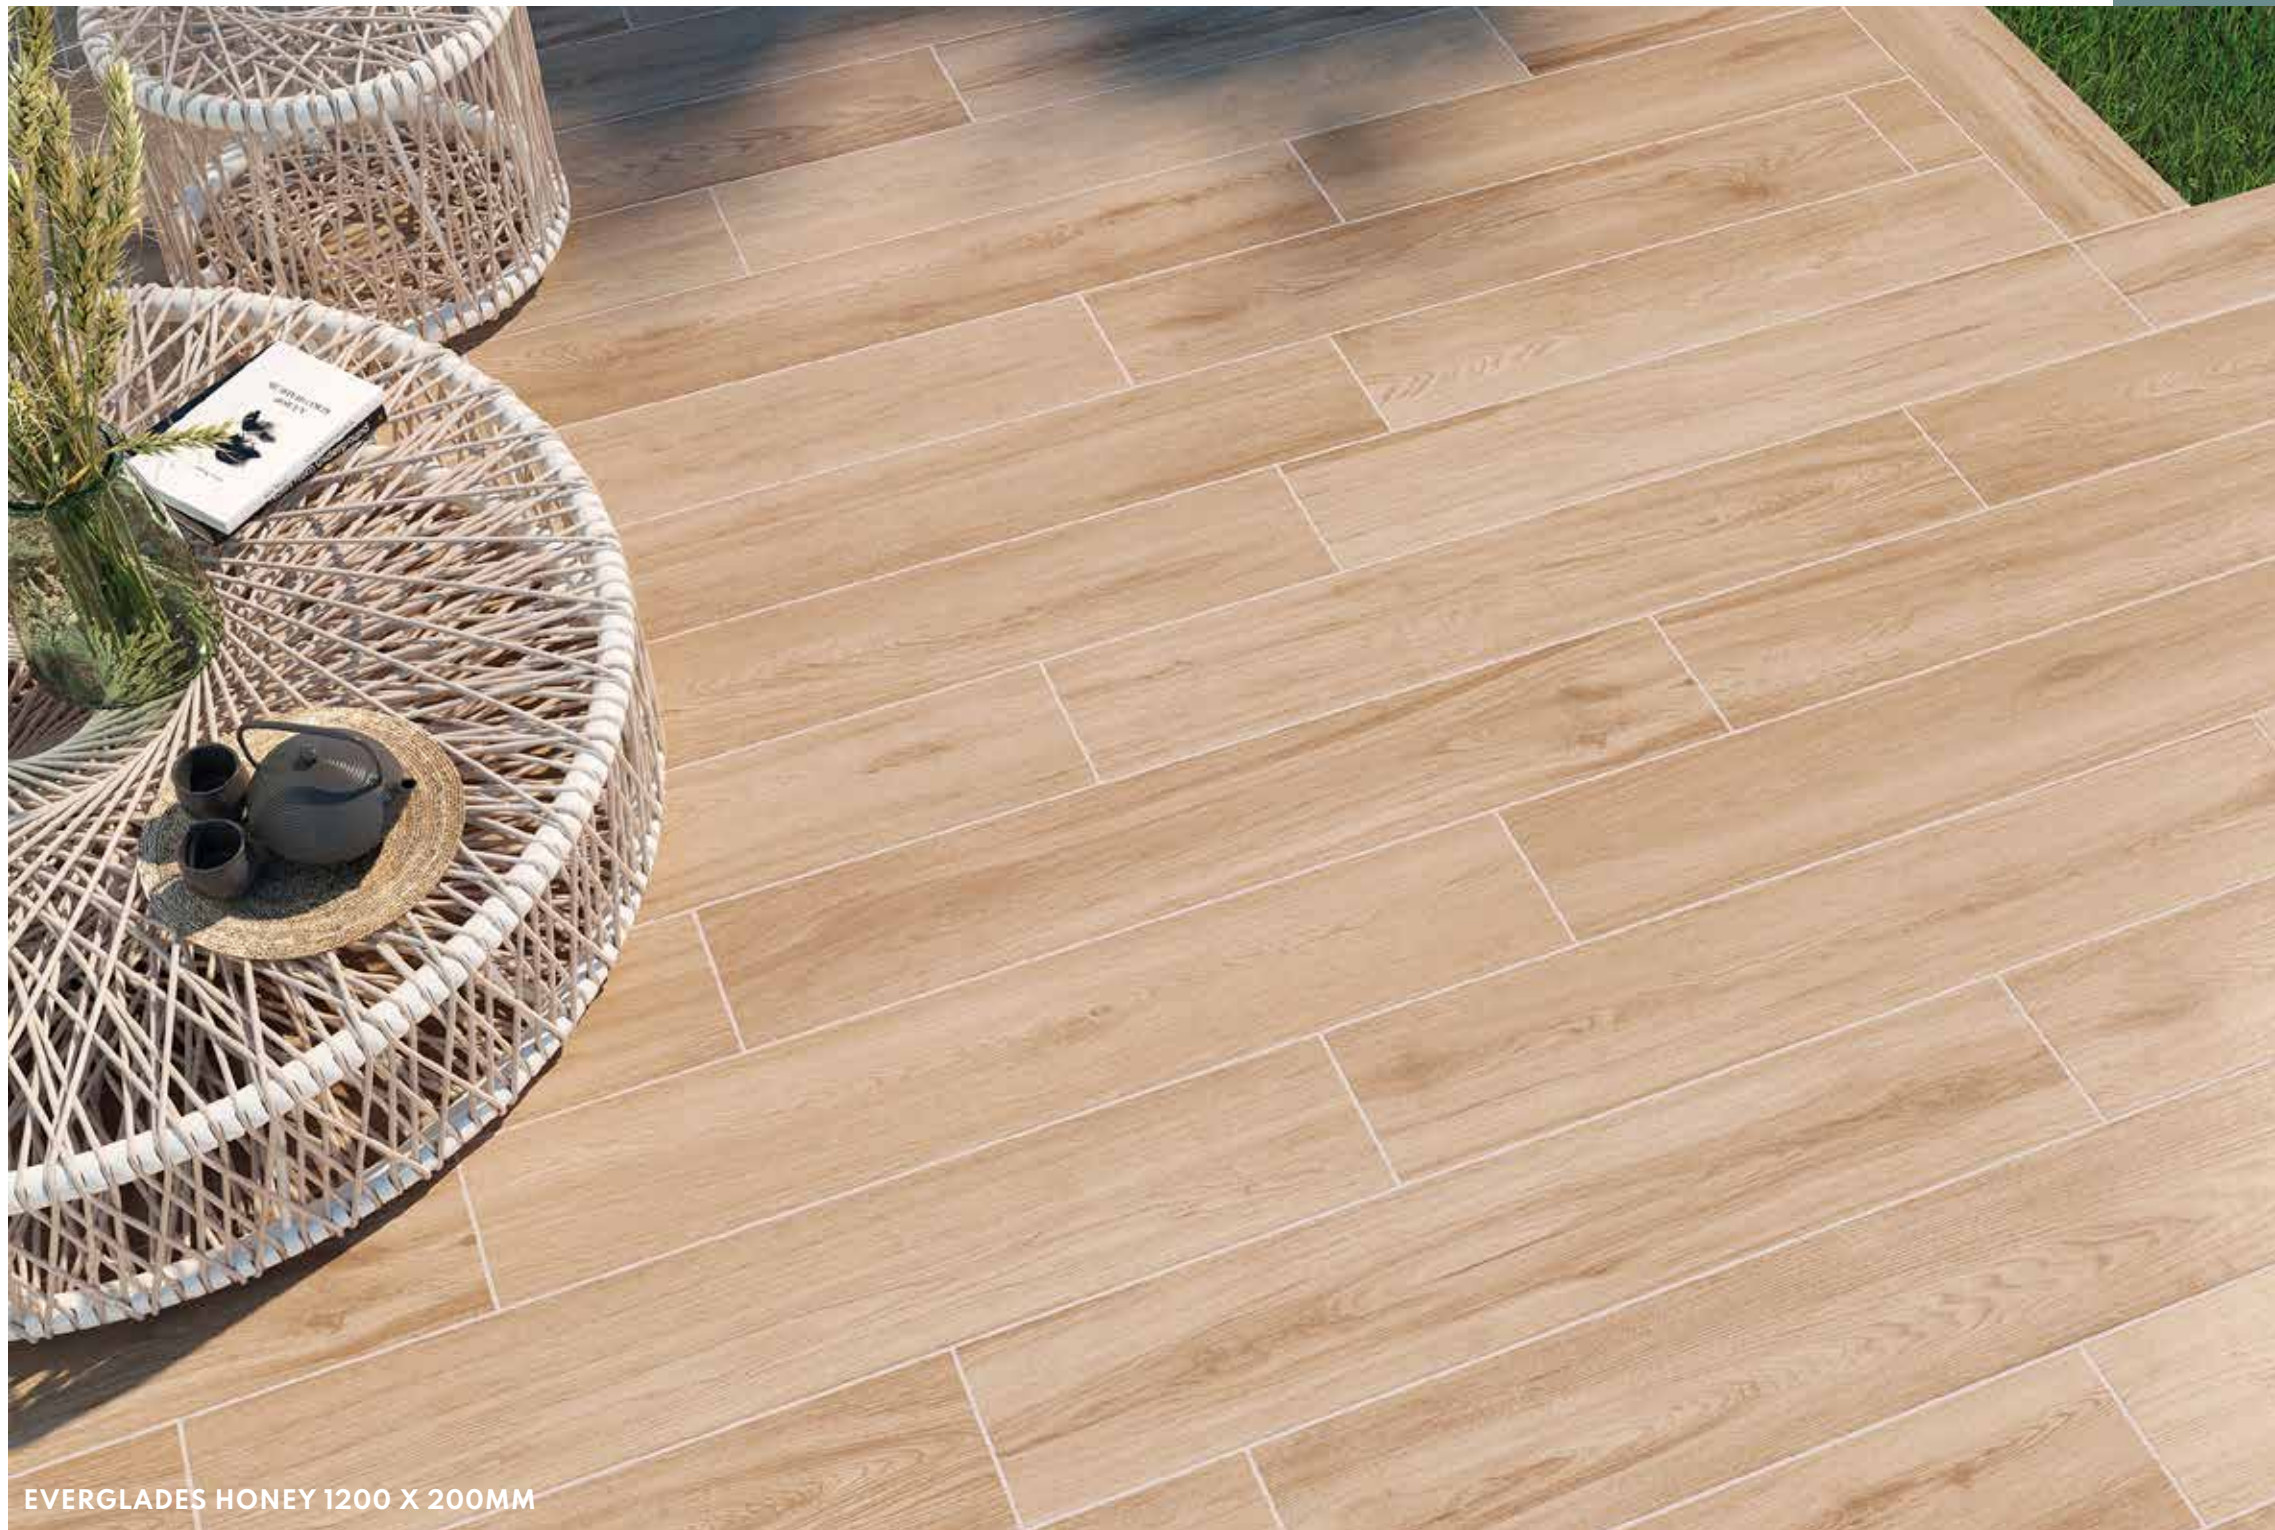

CHARACTERISTICS

EDGE PROFILE
RECTIFIED

MATERIAL
PORCELAIN

THICKNESS
9MM

FINISH
MATT

SHADE VARIATION
MODERATE

FLOOR
& WALL
800 X 800MM

EVERGLADES HONEY 1200 X 200MM