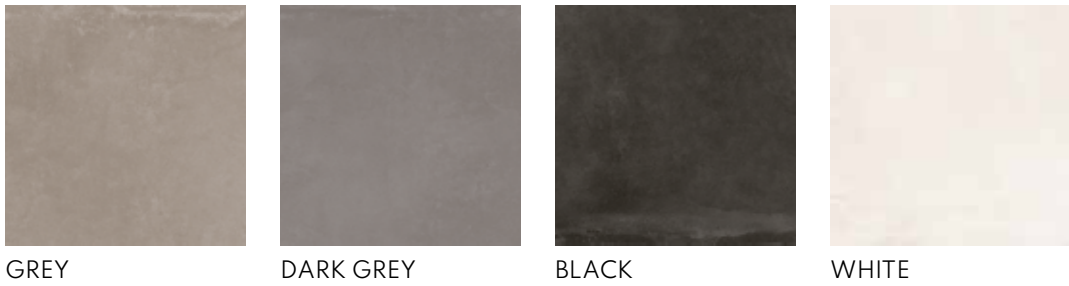

FLOOR & WALL

GREY   DARK GREY   BLACK   WHITE

BAKER STREET

BAKER STREET IS A STUNNING CONCRETE EFFECT FULL BODY PORCELAIN SUITABLE FOR WALLS AND FLOORS AVAILABLE IN 3 DIFFERENT COLOURS. OTHER SIZES ARE AVAILABLE ON REQUEST.

CHARACTERISTICS

EDGE PROFILE
RECTIFIED

MATERIAL
PORCELAIN

THICKNESS
10MM

FINISH
MATT

SHADE VARIATION
MODERATE

FLOOR & WALL
1200 X 600MM