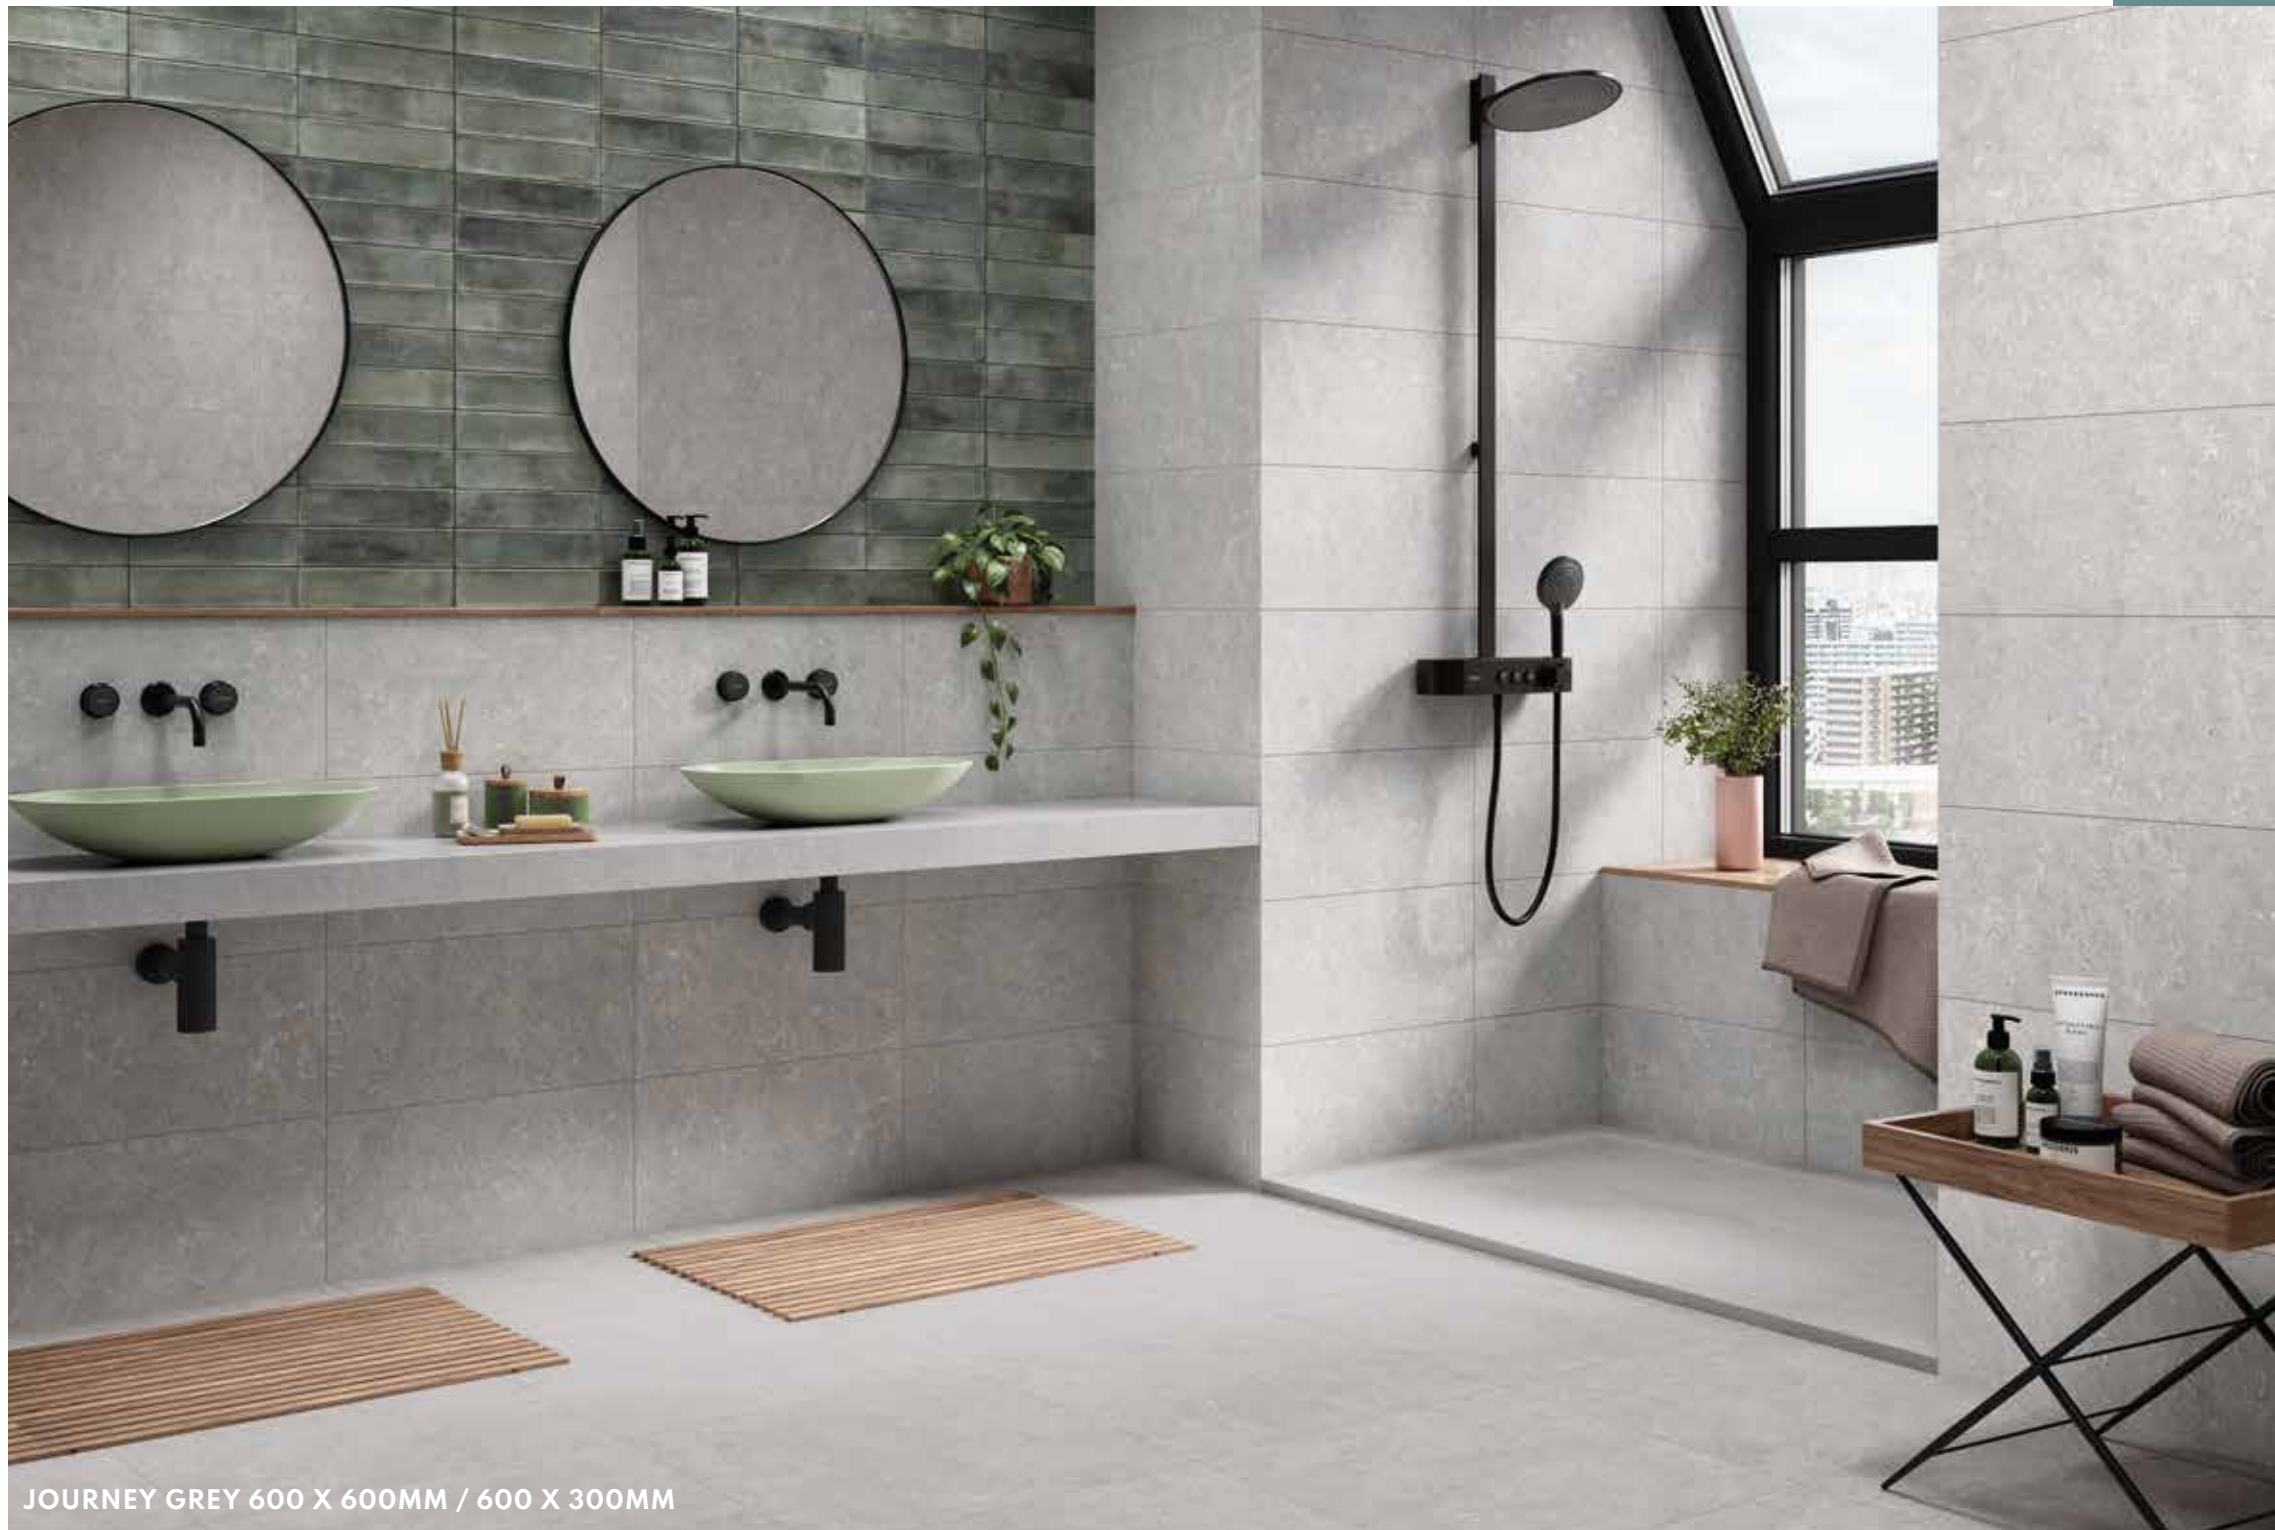

CHARACTERISTICS

EDGE PROFILE
RECTIFIED

MATERIAL
GLAZED PORCELAIN

THICKNESS
10MM

FINISH
GLOSS & MATT

SHADE VARIATION
HIGH

FLOOR
& WALL
600 X 300MM

FLOOR
& WALL
600 X 600MM