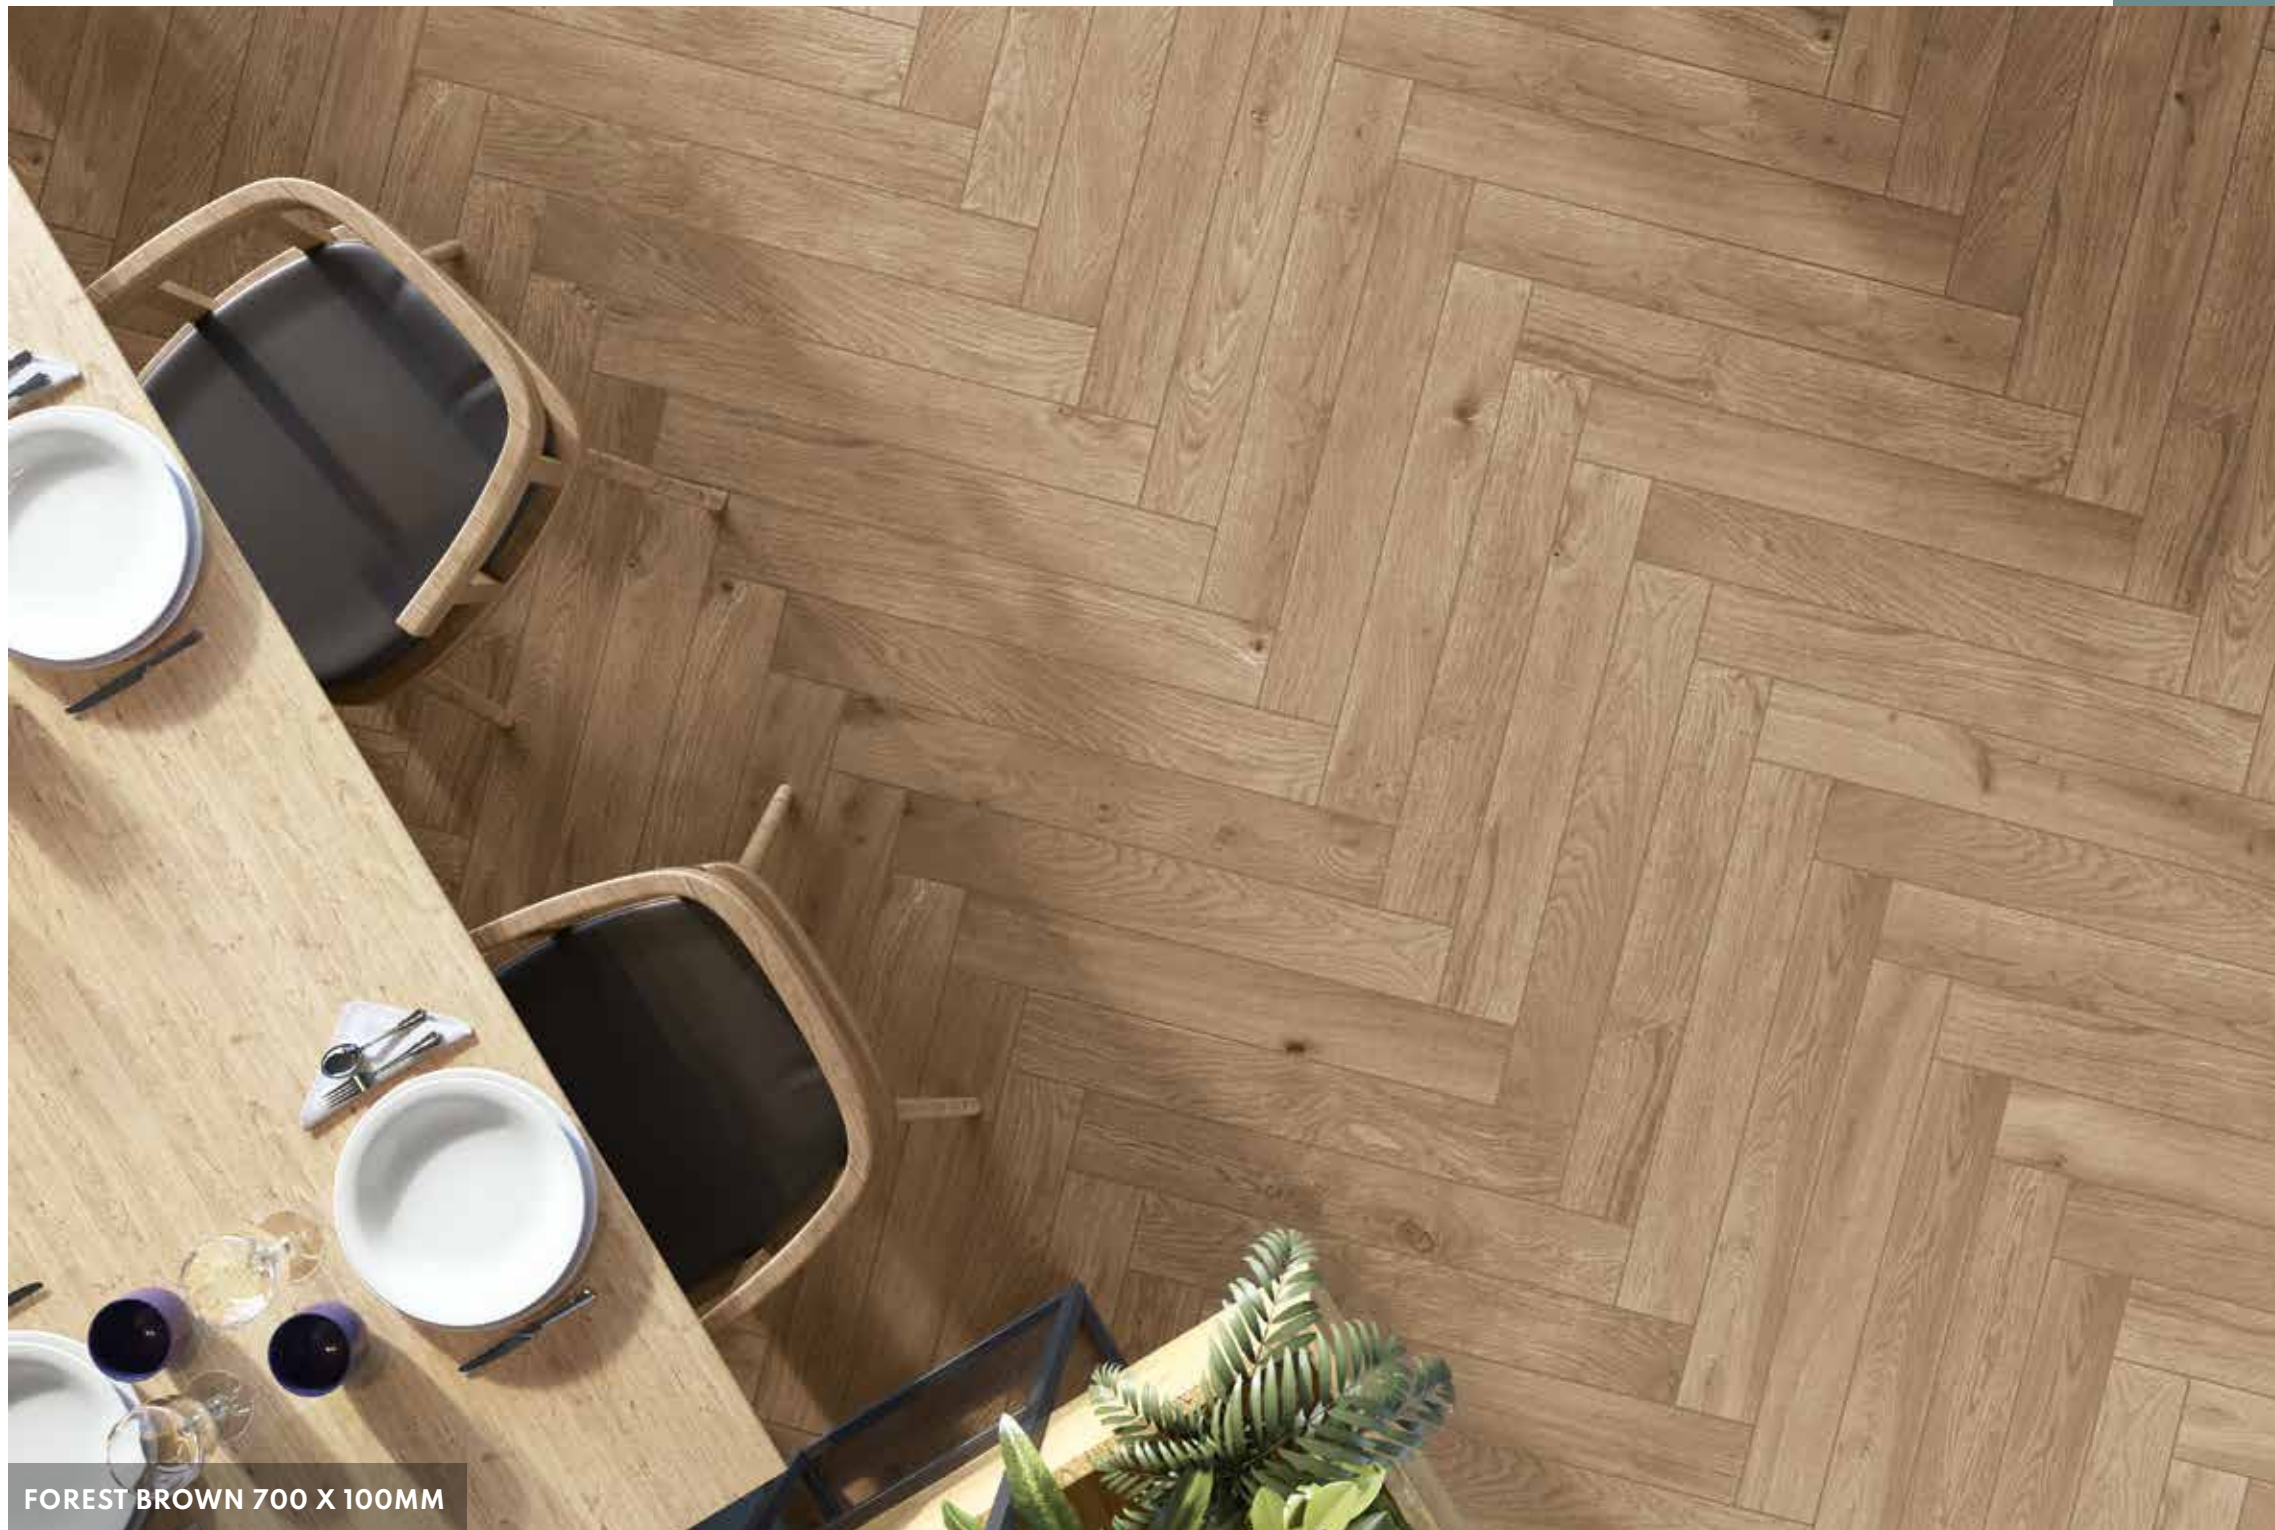

FOREST BROWN 700 X 100MM

FLOOR & WALL

FOREST

FOR THOSE IN SEARCH OF A WOOD-LOOK STONEWARE FLOOR COVERING, FOREST IS AN EXCELLENT SOLUTION. FOREST IS INSPIRED BY TWO DIFFERENT TIMBERS, AVAILABLE IN 4 DIFFERENT COLOURS IDEAL FOR RESIDENTIAL AND CONTRACT PROJECTS.

CHARACTERISTICS

EDGE PROFILE
NON-RECTIFIED

MATERIAL
PORCELAIN

THICKNESS
8MM

FINISH
MATT

SHADE VARIATION
MODERATE

FLOOR & WALL
700 X 100MM