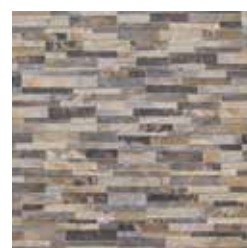

MULTICOLOUR