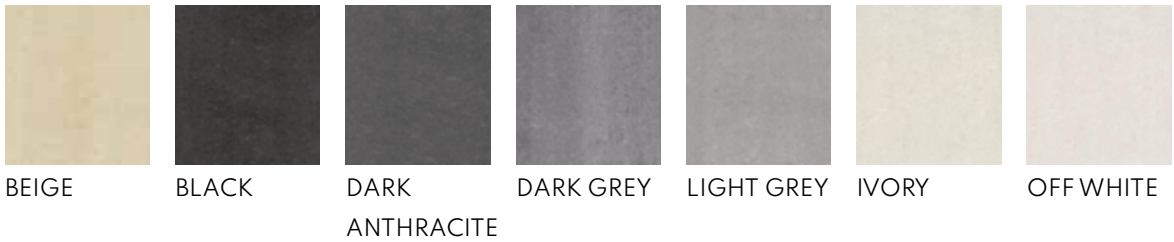

FLOOR & WALL

LOUNGE

TRULY AN ARCHITECT'S DELIGHT DUE TO ITS 6 NEUTRAL COLOURS AND MULTIPLE POLISHED OR UNPOLISHED FINISHES. ITS TECHNICAL STRENGTH MAKE IT A PREFERRED CHOICE FOR BOTH RESIDENTIAL AND COMMERCIAL APPLICATIONS.

CHARACTERISTICS

EDGE PROFILE
RECTIFIED

MATERIAL
PORCELAIN

THICKNESS
9MM

FINISH
POLISHED / MATT

SHADE VARIATION
MODERATE

FLOOR
& WALL
600 X 300MM

FLOOR
& WALL
600 X 600MM