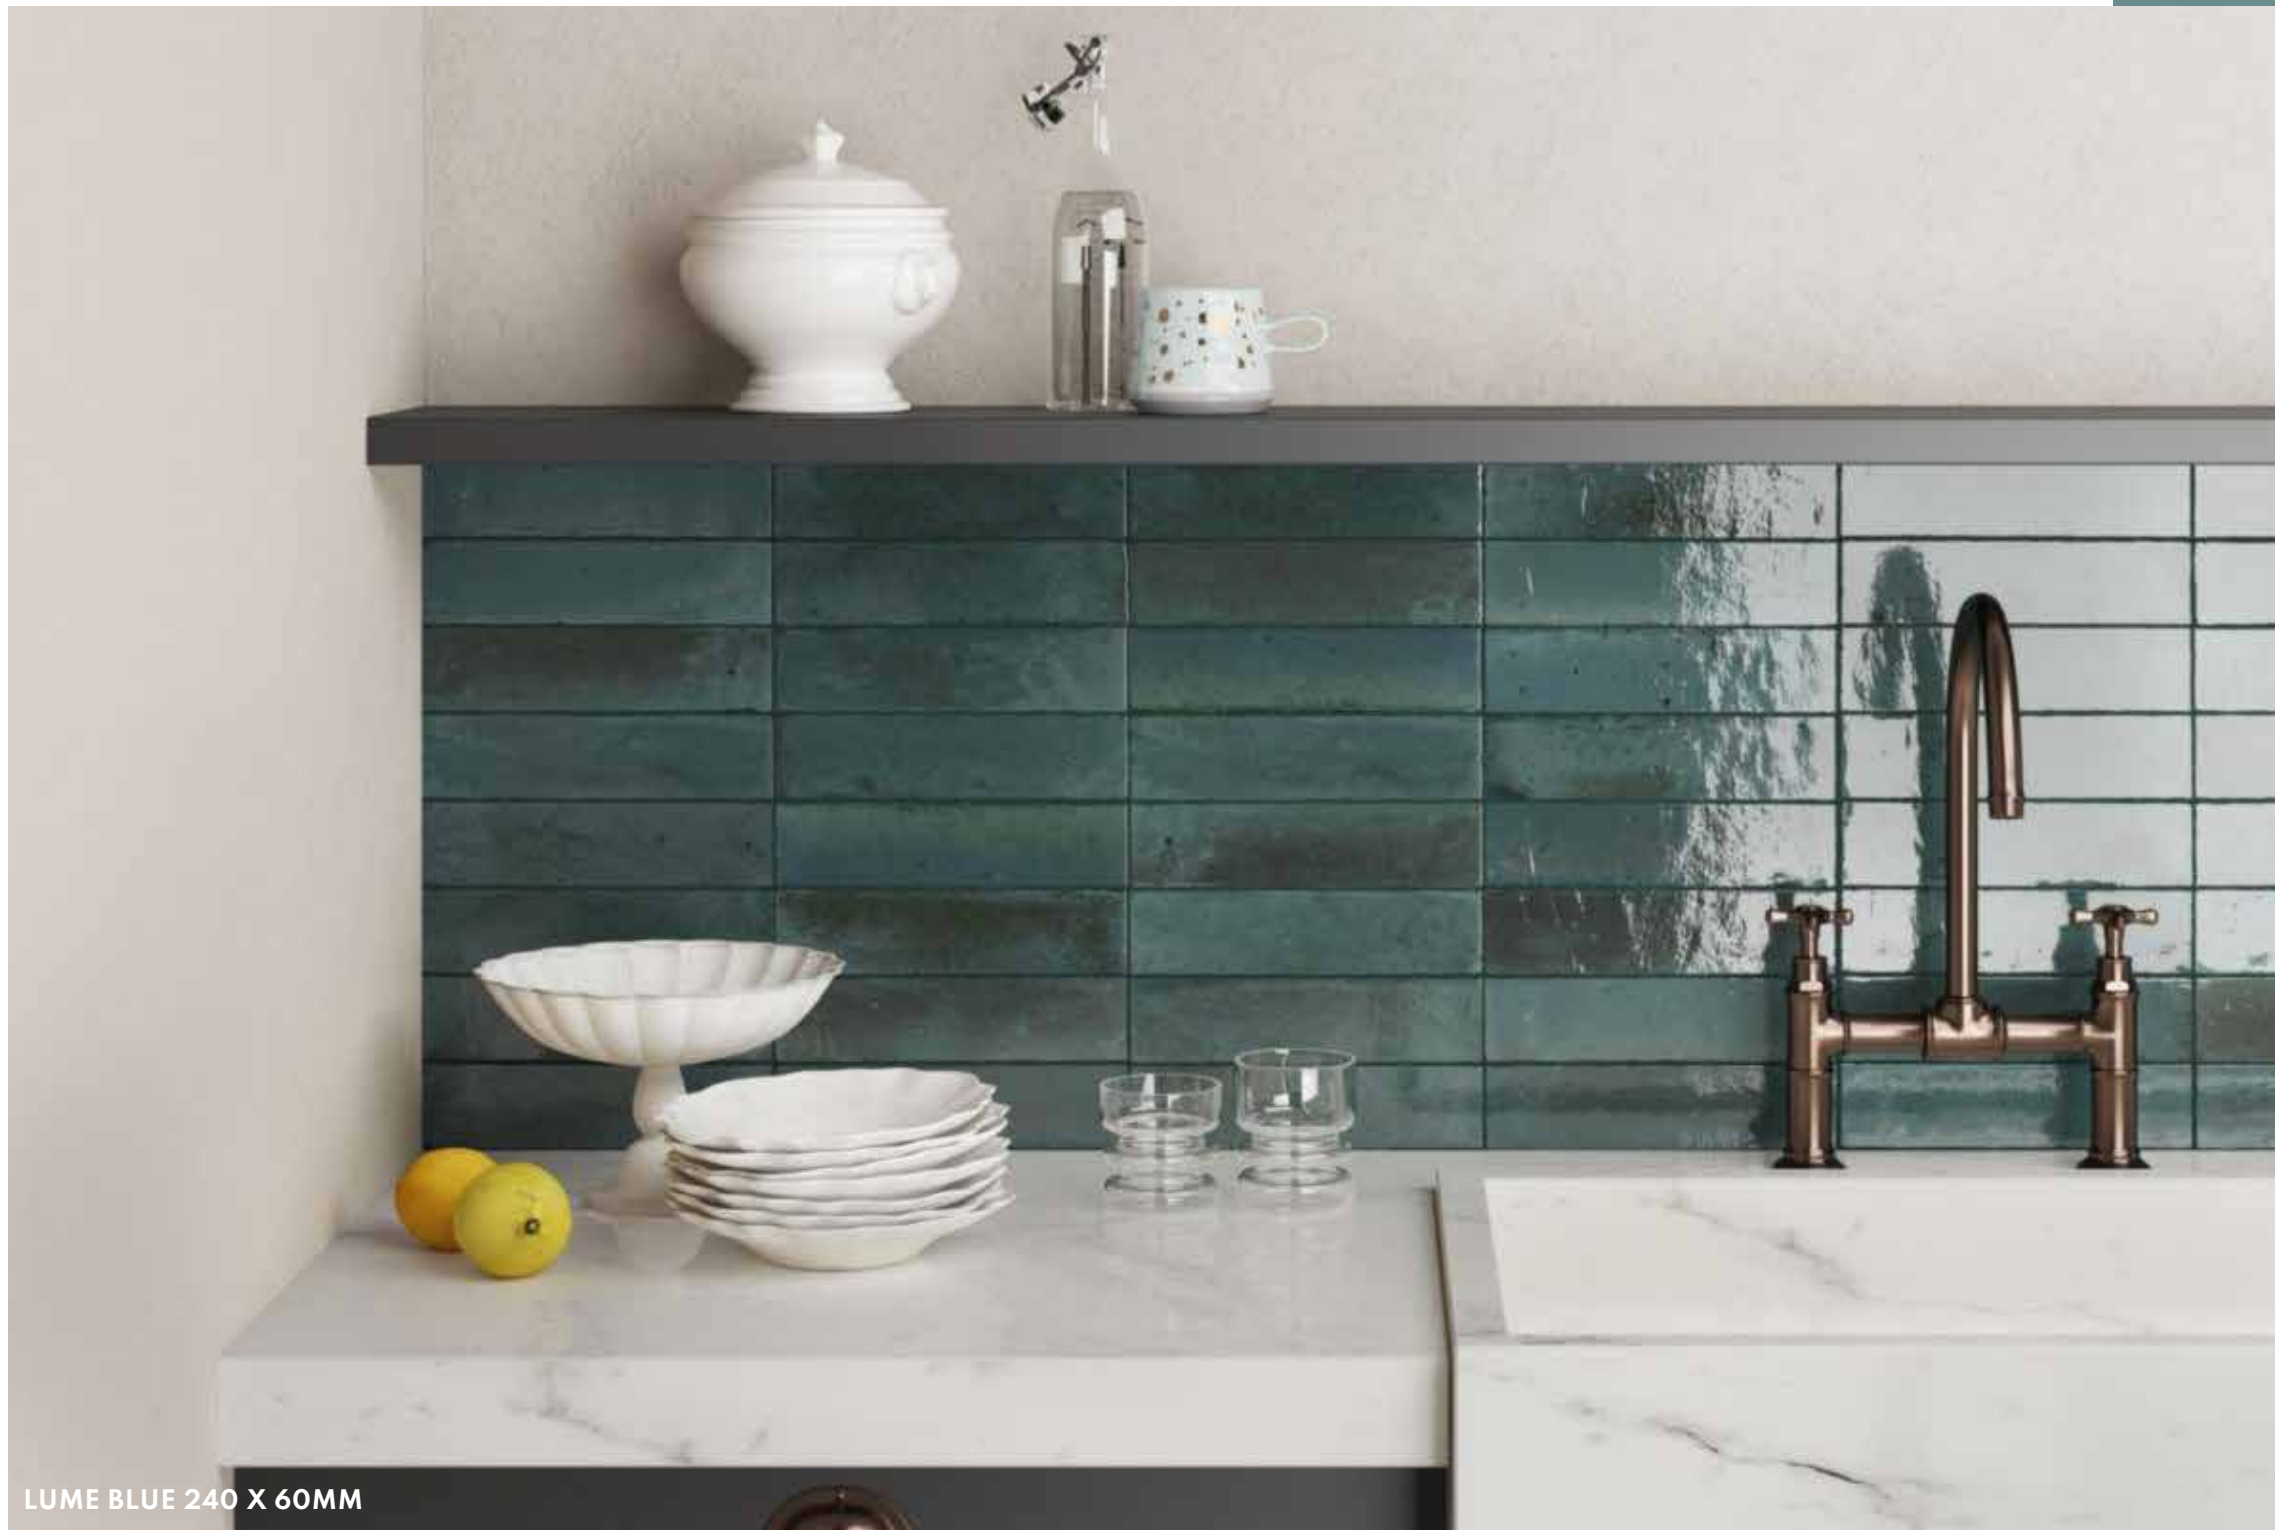

CHARACTERISTICS

EDGE PROFILE
RECTIFIED

MATERIAL
PORCELAIN

THICKNESS
9MM

FINISH
POLISHED / MATT

SHADE VARIATION
MODERATE

FLOOR
& WALL
600 X 300MM

FLOOR
& WALL
600 X 600MM