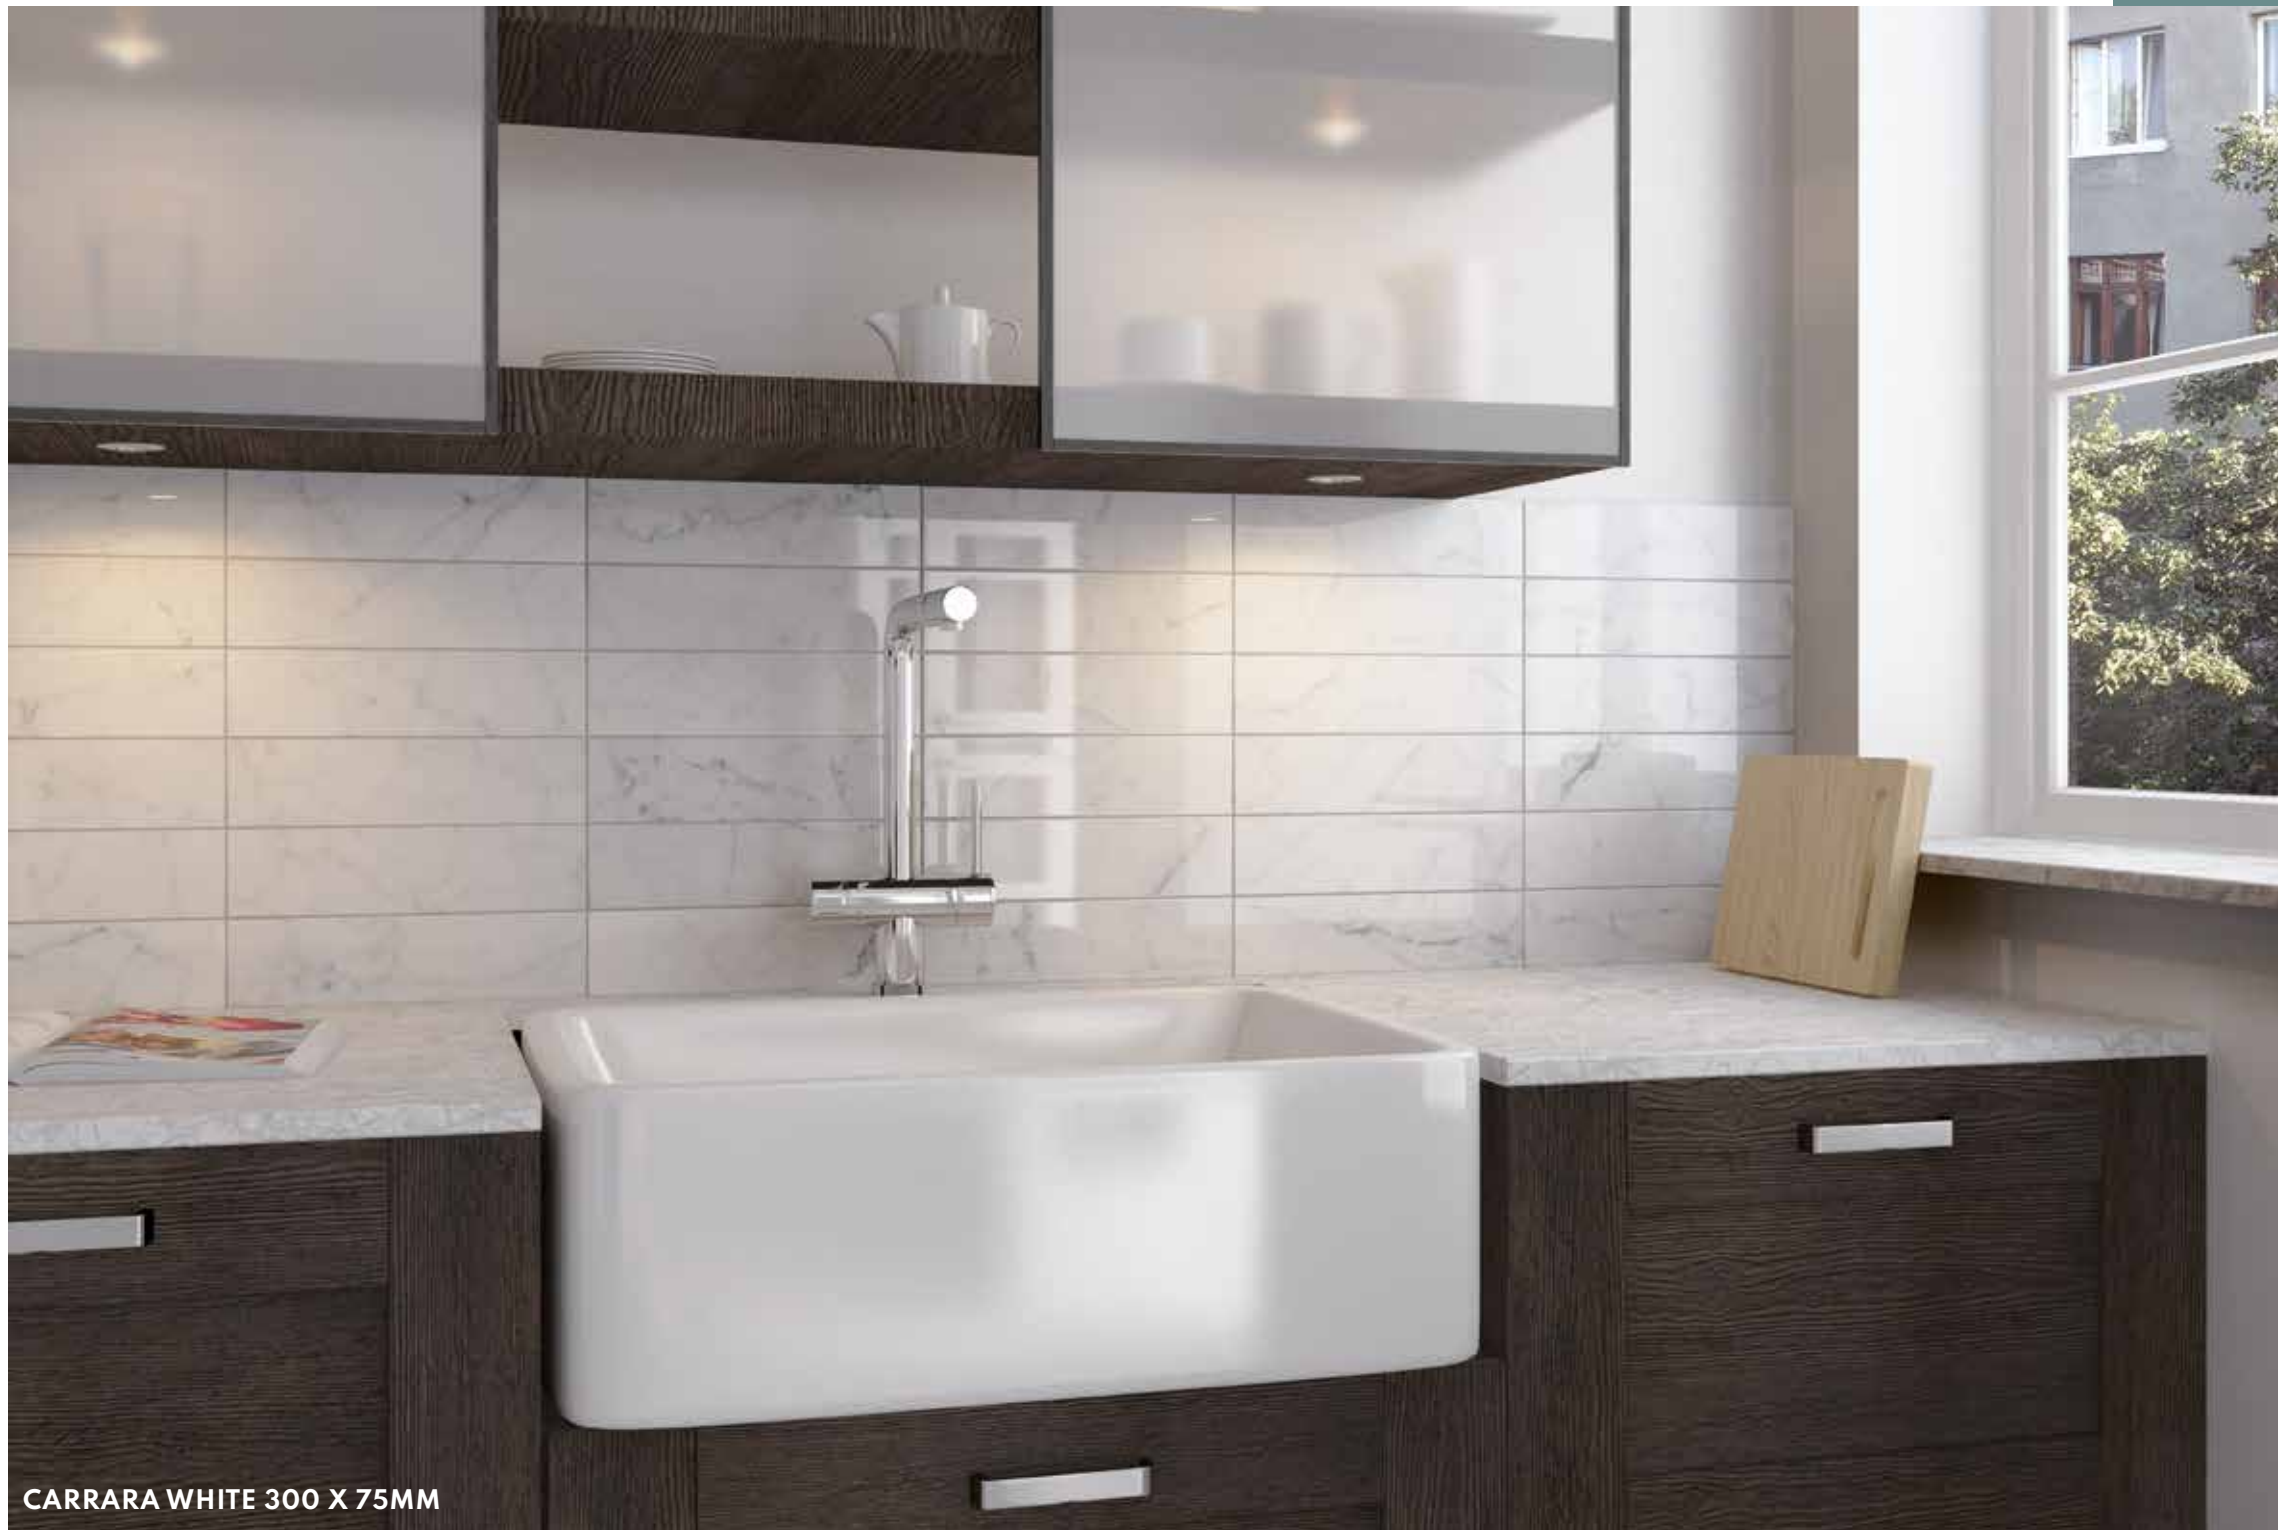

CHARACTERISTICS

EDGE PROFILE
RECTIFIED

MATERIAL
PORCELAIN

THICKNESS
9.4MM

FINISH
MATT

SHADE VARIATION
MODERATE

FLOOR,
WALL & DÉCOR
595 X 295MM

FLOOR & WALL
595 X 595MM