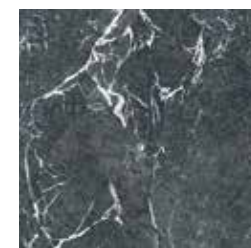

FLOOR

BIANCO

CARRARA

NERO MARQUINA

ROSA

VERDE ALPI

CLASSICA

A TIMELESS PORCELAIN TILE RANGE FEATURING CLASSIC MARBLE-EFFECT DESIGNS, PERFECT FOR CREATING ELEGANT AND TRADITIONAL FLOOR SPACES.