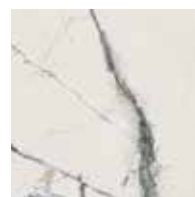

INVISIBLE
WHITE