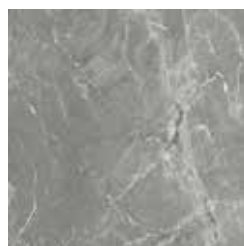

FLOOR & WALL

MARENGO