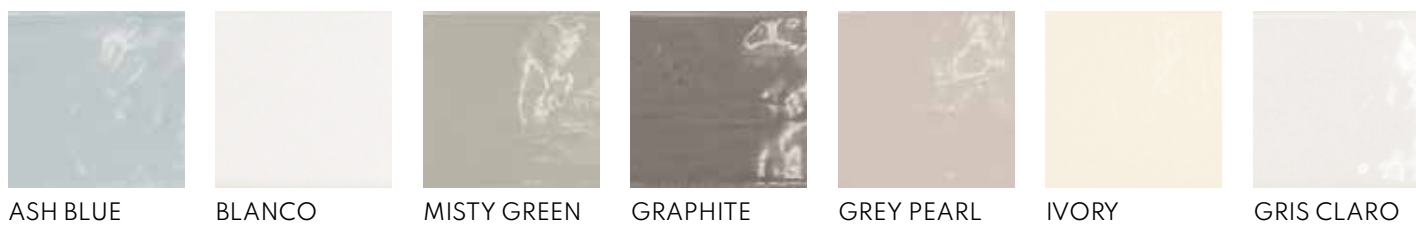

WALL

ASH BLUE   BLANCO   MISTY GREEN   GRAPHITE   GREY PEARL   IVORY   GRIS CLARO

COUNTY

THE BEAUTIFUL COLOUR PALETTE AND DEEP GLAZES ARE FIRED ONTO A GENTLY UNDULATING BODY, CREATING THE APPEARANCE OF A HANDCRAFTED TILE.

CHARACTERISTICS

EDGE PROFILE
NON-RECTIFIED

MATERIAL
CERAMIC

THICKNESS
9MM

FINISH
GLOSS

SHADE VARIATION
MODERATE

WALL
200 X 65MM