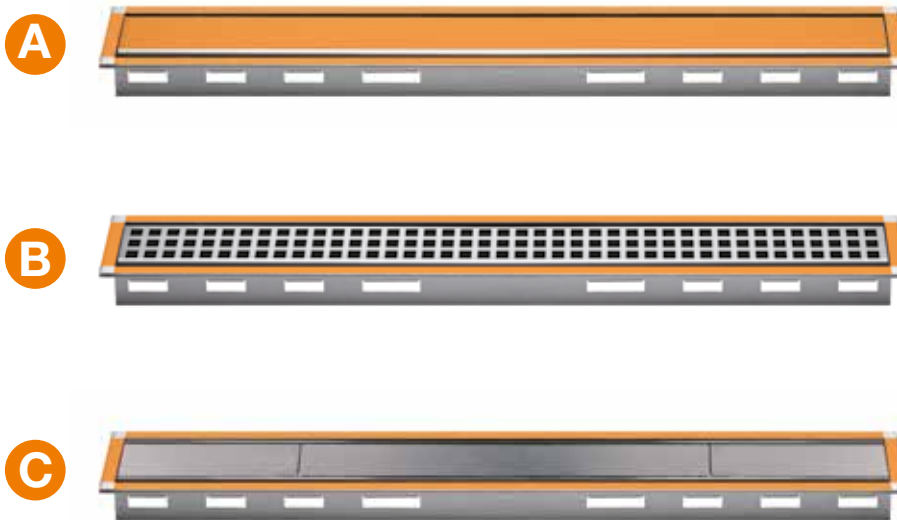

Schlüter®-KERDI-LINE becomes My KERDI-LINE

A variety of engraving types are available to enhance the design of the grate and frame or both. Engraved logos, images, or texts add a design accent, strengthen your brand identity, or simply bring out a smile in the morning.

Perfect for hotel chains that want perfect comfort for their guests, for tradesmen who want to leave a logo of their own in addition to manufacturer brands, or a loving spouse who wants the shower to extend a friendly greeting in the morning.

Whoever and wherever: **Schlüter®-KERDI-LINE** now offers a chance to leave a personal touch.

Discover the opportunities.

- ✓ Linear drainage with a personal touch
- ✓ Engraving on either frame or grate or on both grate and frame
- ✓ Image, logo or text engravings are available
- ✓ Three engraving types: Deep, surface, or crosshatch engraving
- ✓ Engravings are precise, high-quality, and durable

Choice of engraving areas