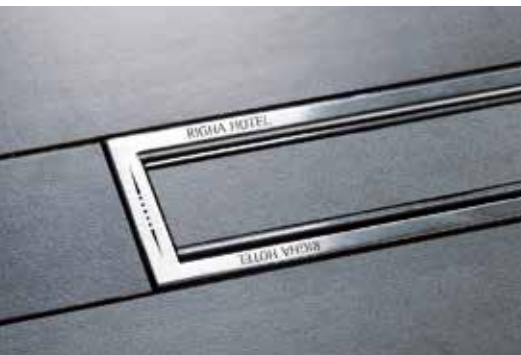

## My Schlüter®-KERDI-LINE

Creative. Individual. Unique.

Schlüter®-KERDI-LINE now comes with a personal touch.  
Engravings to your specifications.

## My KERDI-LINE. Showers with a personal touch.

A special touch has just been added to the extensive range of the proven **Schlüter®-KERDI-LINE** linear drain. You can now apply designs of your own specifications to Schlüter®-KERDI-LINE in three different engraving types to give showers a special personal touch. Please refer to our separate price sheet "My Schlüter®-KERDI-LINE" for pricing.

Whoever and wherever: **Schlüter®-KERDI-LINE** now offers a chance to leave a personal touch.

Discover the opportunities.

- ✓ Linear drainage with a personal touch
- ✓ Engraving on either frame or grate or on both grate and frame
- ✓ Image, logo or text engravings are available
- ✓ Three engraving types: Deep, surface, or crosshatch engraving
- ✓ Engravings are precise, high-quality, and durable

### Three different engraving types

Choose from three different engraving types, deep, surface, or crosshatch engraving. Engraving choices depend on the selected motif and your aesthetic preferences.

Deep engraving