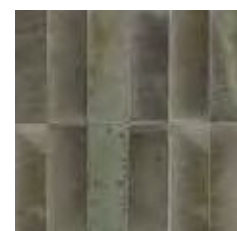

GREY

WATERCOLOUR

WITH A PALETTE OF FIVE COLOURS, WATERCOLOUR IS A FANTASTIC SMALL FORMAT RANGE SUITABLE FOR ALL APPLICATIONS DUE TO ITS PORCELAIN MATERIAL. THE SUPER GLOSSY FINISH REALLY MAKES THIS RANGE STAND OUT ALONGSIDE THE VARIATION BETWEEN TILES.

CHARACTERISTICS

EDGE PROFILE
NON-RECTIFIED

MATERIAL
PORCELAIN

THICKNESS
10MM

FINISH
GLOSS

SHADE VARIATION
HIGH

WALL
150 X 50MM