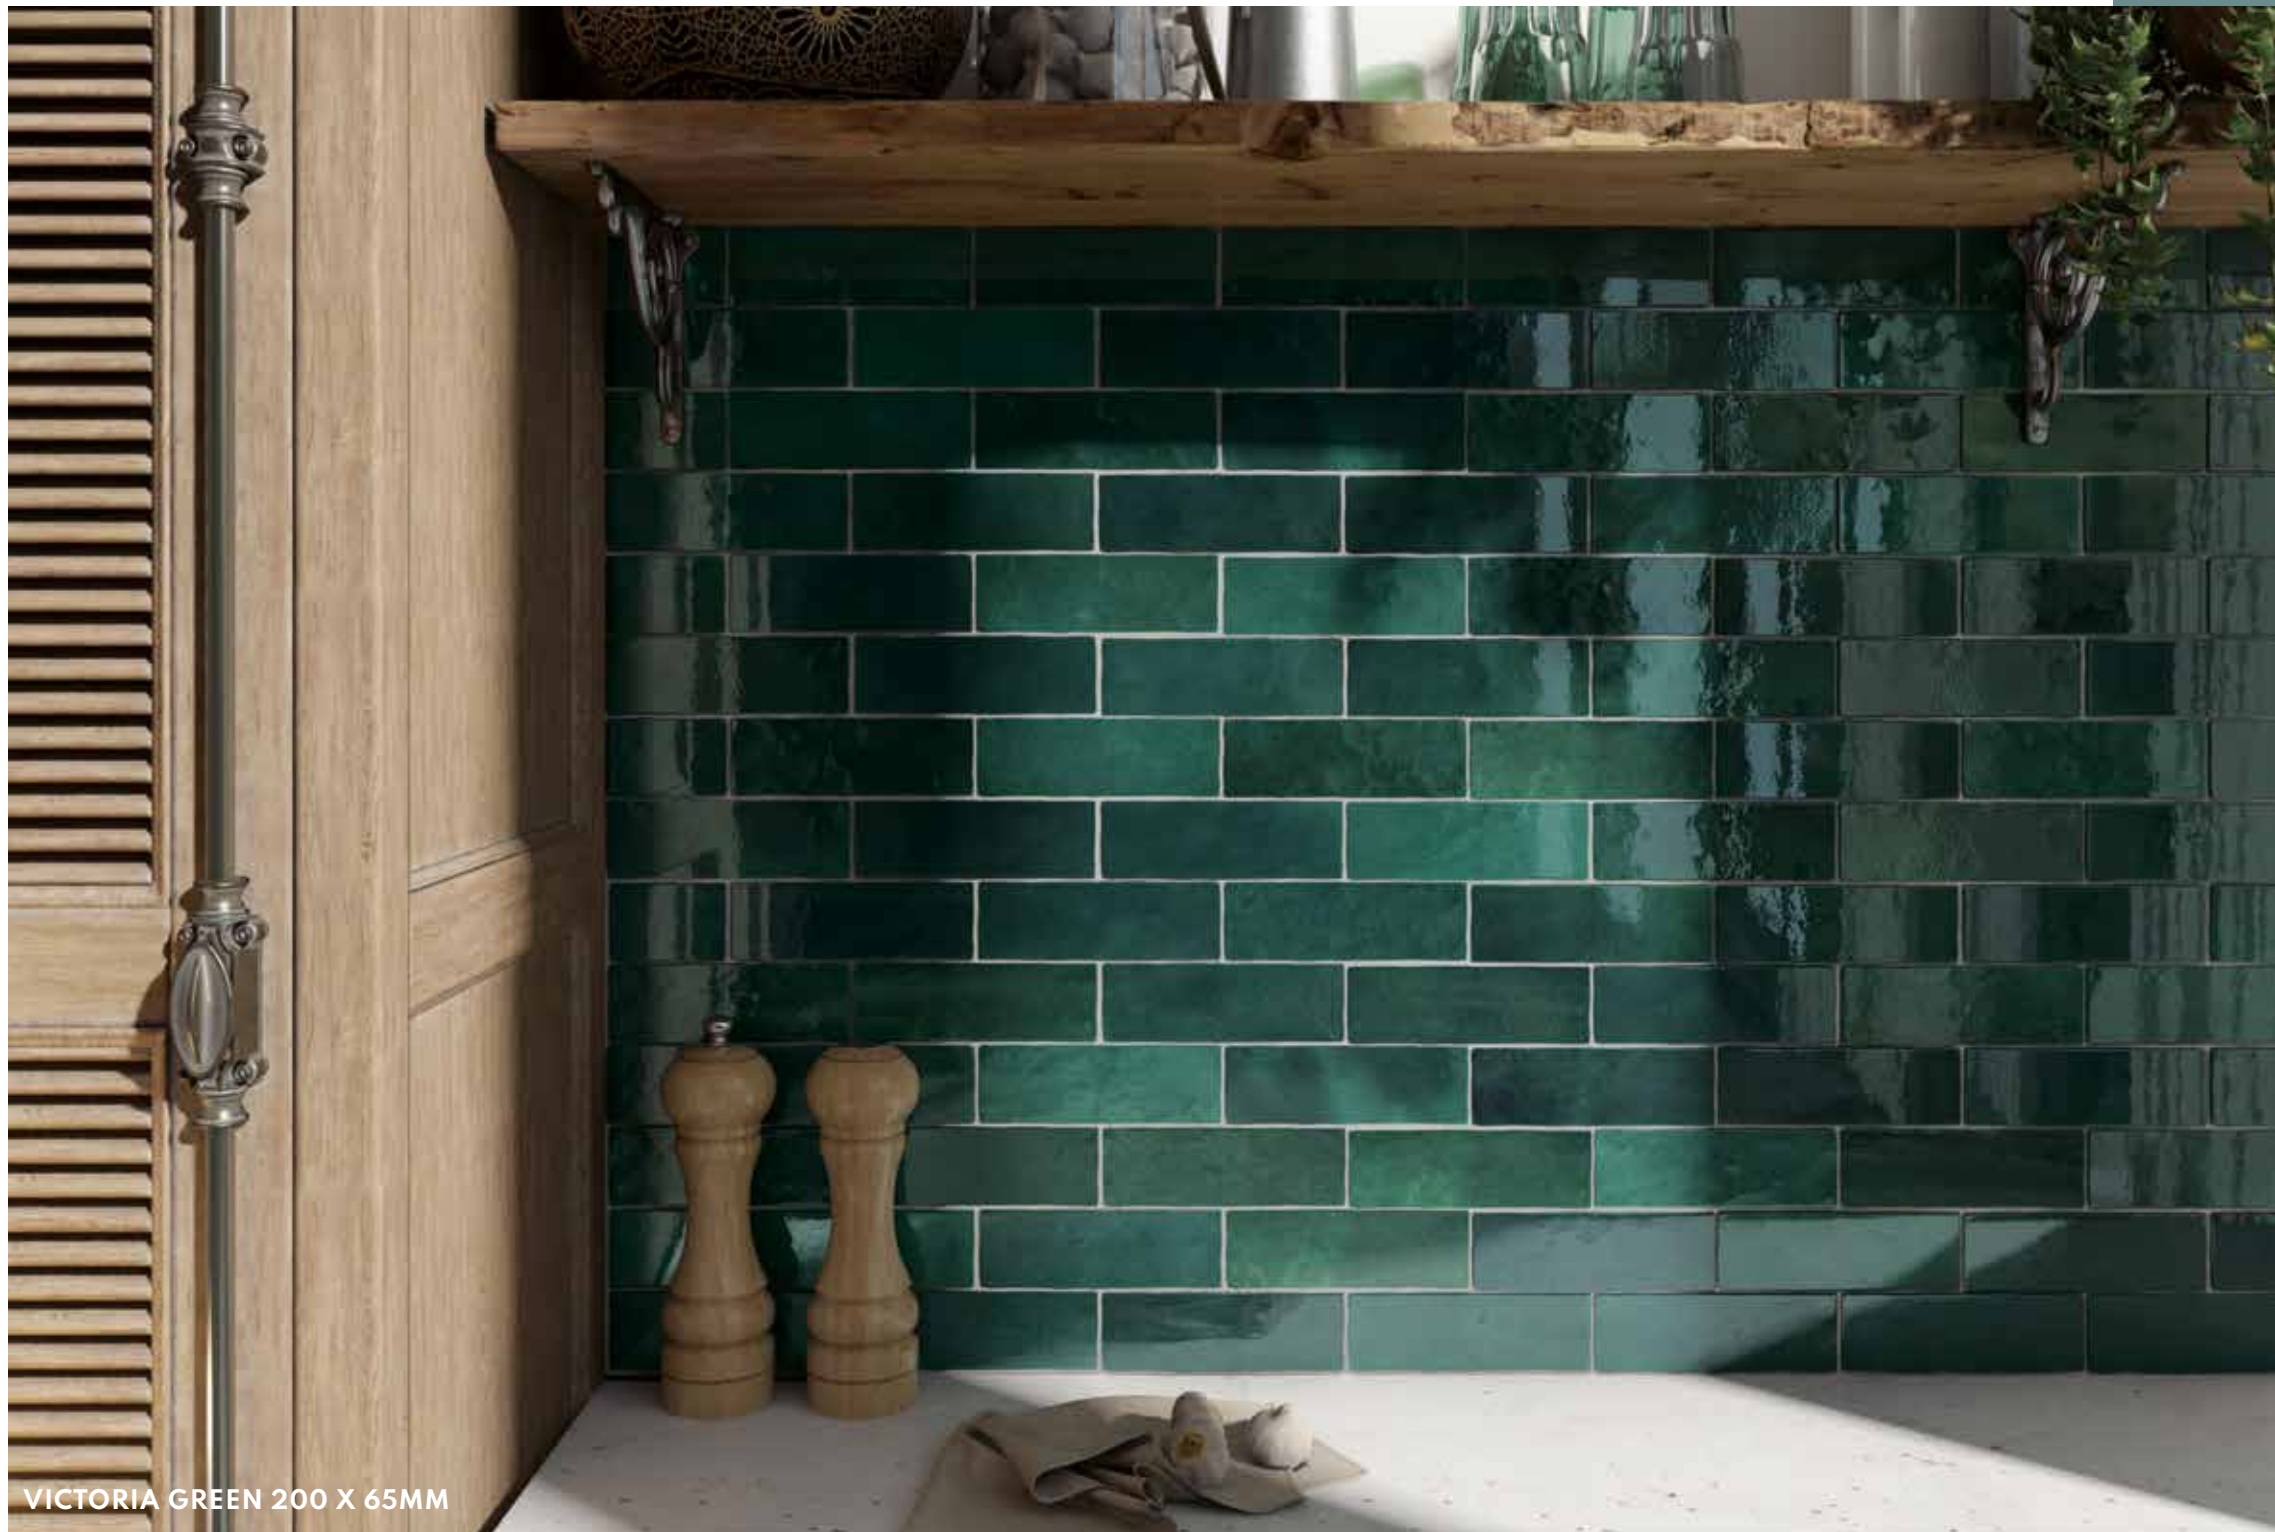

## CHARACTERISTICS

EDGE PROFILE  
RECTIFIED

MATERIAL  
PORCELAIN

THICKNESS  
10MM

FINISH  
MATT

SHADE VARIATION  
MODERATE

FLOOR & WALL  
600 X 300MM

FLOOR & WALL  
600 X 600MM

VICTORIA GREEN 200 X 65MM

WALL

# VICTORIA

VICTORIA IS A SMALL FORMAT WALL TILE WITH VARIATION IN COLOUR. THAT IS WHAT MAKES IT VERY EYE-CATCHING AND UNIQUE.