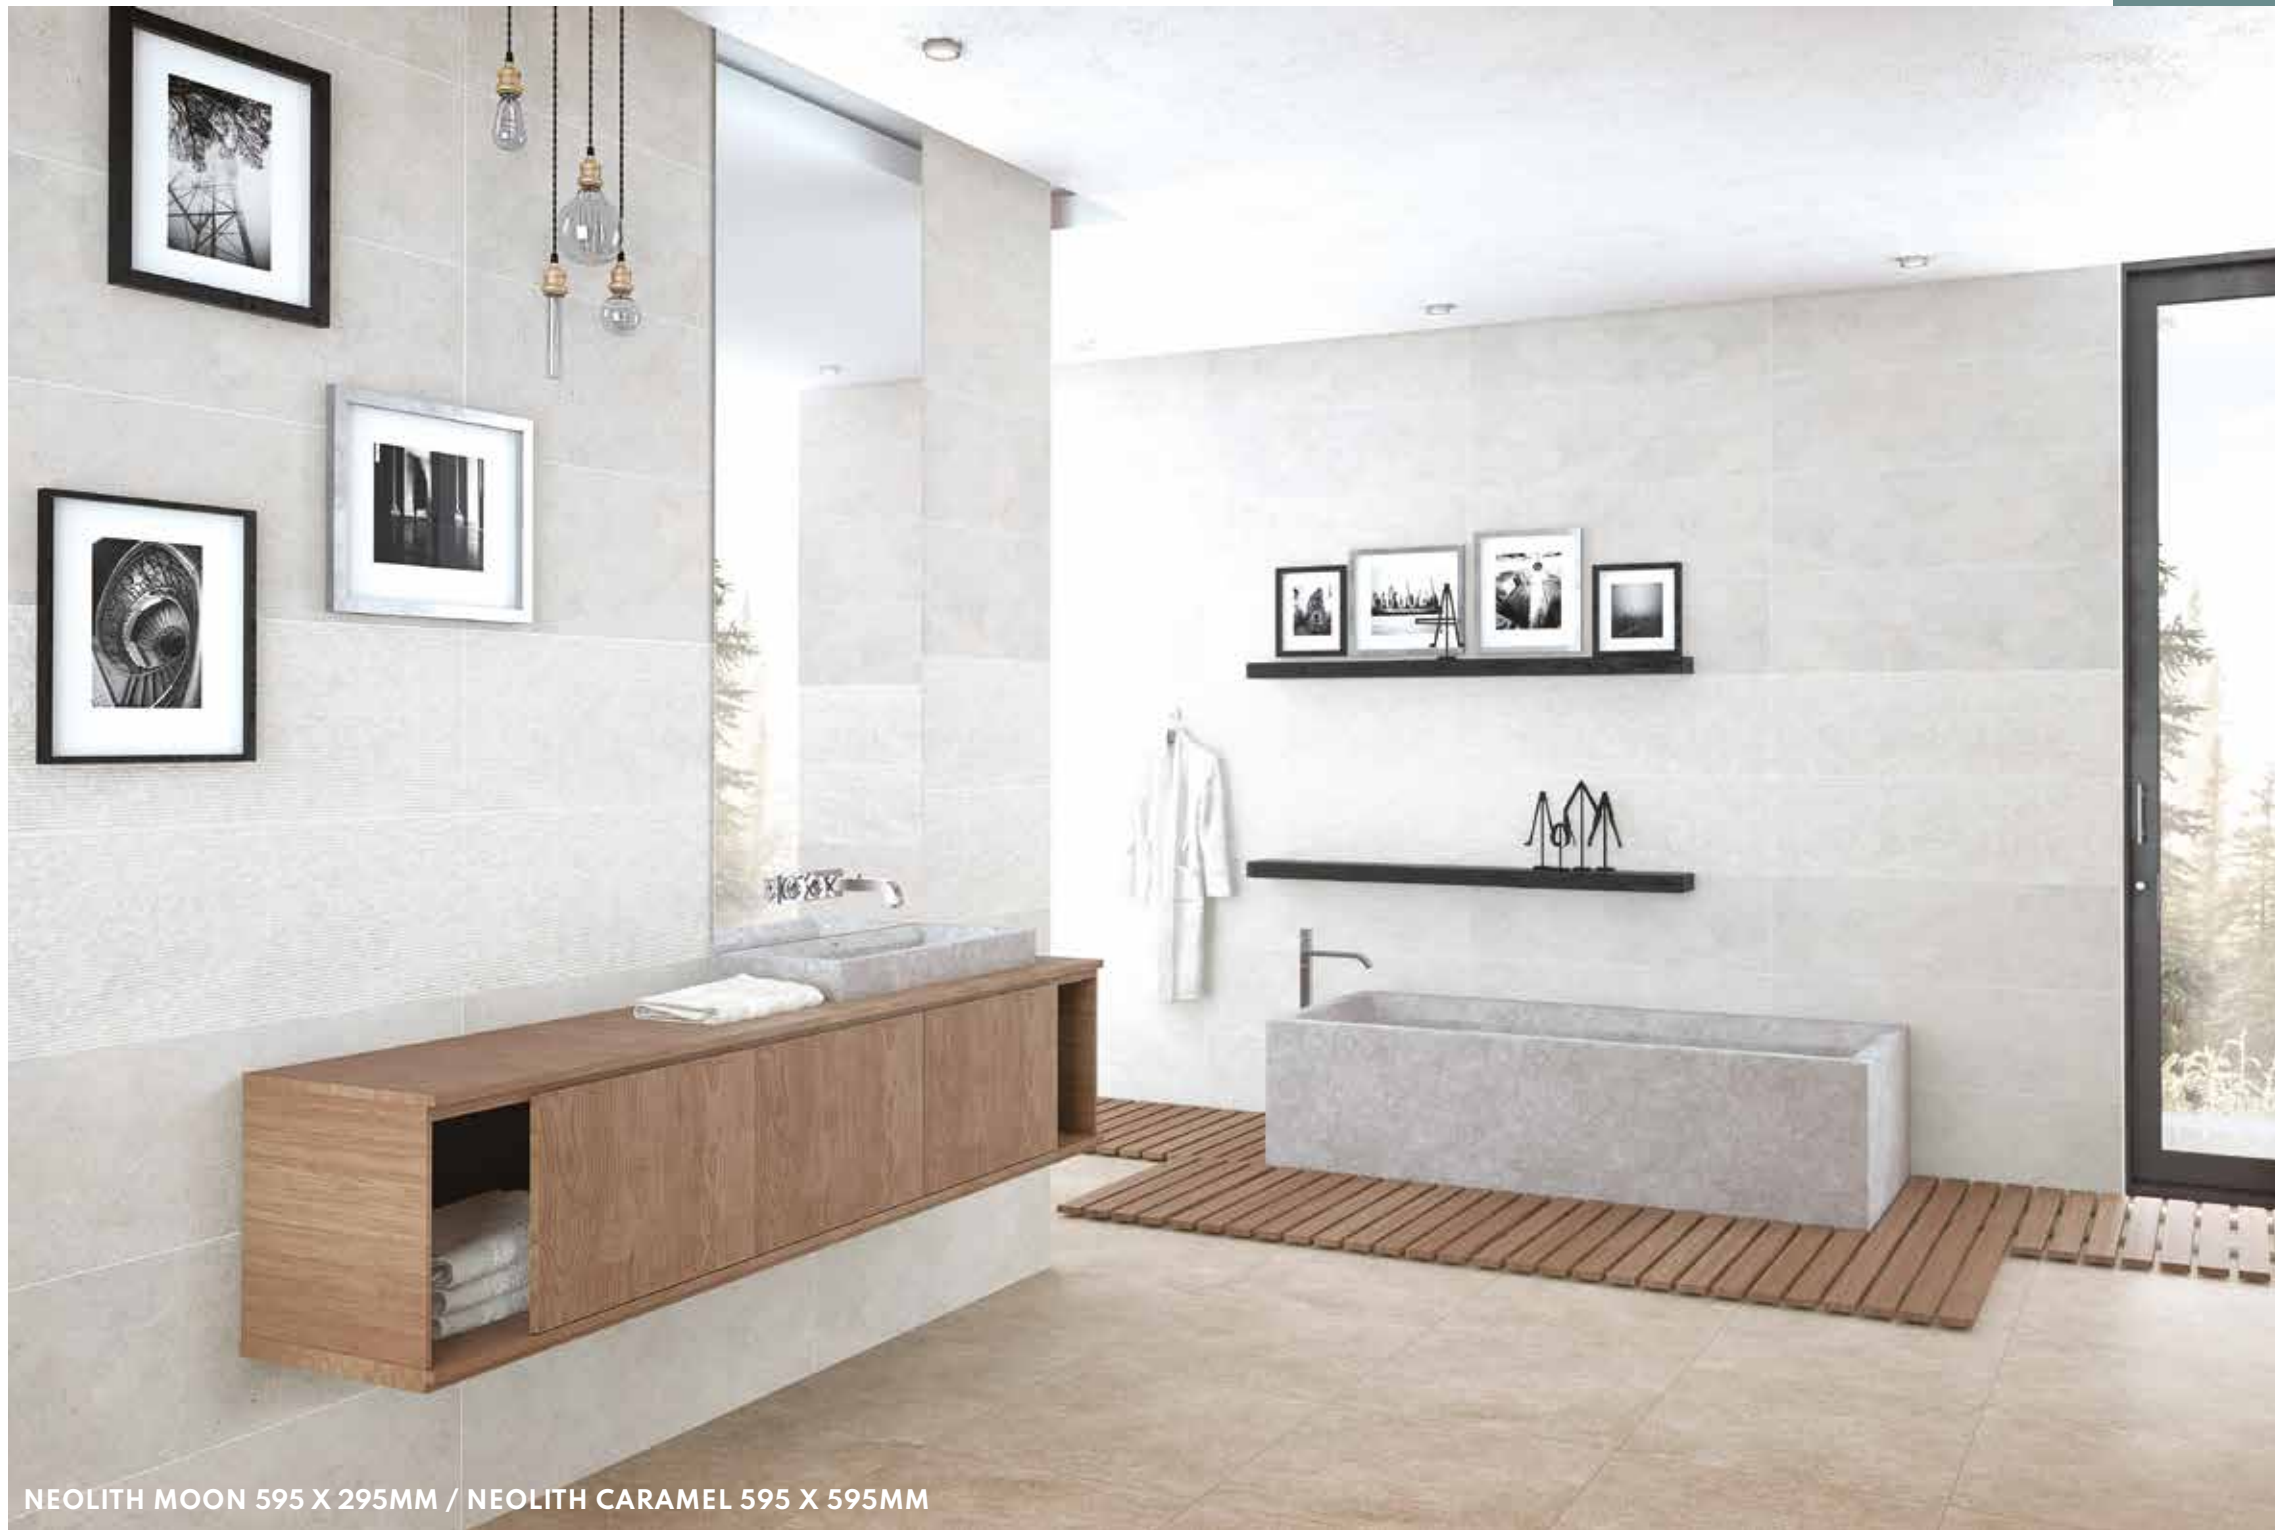

## CHARACTERISTICS

EDGE PROFILE  
BEVELLED

MATERIAL  
CERAMIC

THICKNESS  
6.5MM

FINISH  
GLOSS

SHADE VARIATION  
NONE

WALL  
200 X 100MM

WALL  
300 X 100MM