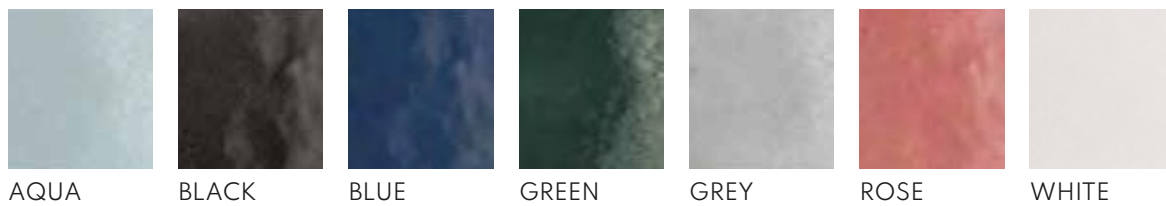

WALL

VICTORIA

VICTORIA IS A SMALL FORMAT WALL TILE WITH VARIATION IN COLOUR. THAT IS WHAT MAKES IT VERY EYE-CATCHING AND UNIQUE.

CHARACTERISTICS

EDGE PROFILE
NON-RECTIFIED

MATERIAL
CERAMIC

THICKNESS
9MM

FINISH
GLOSS

SHADE VARIATION
HIGH

WALL
200 X 65MM