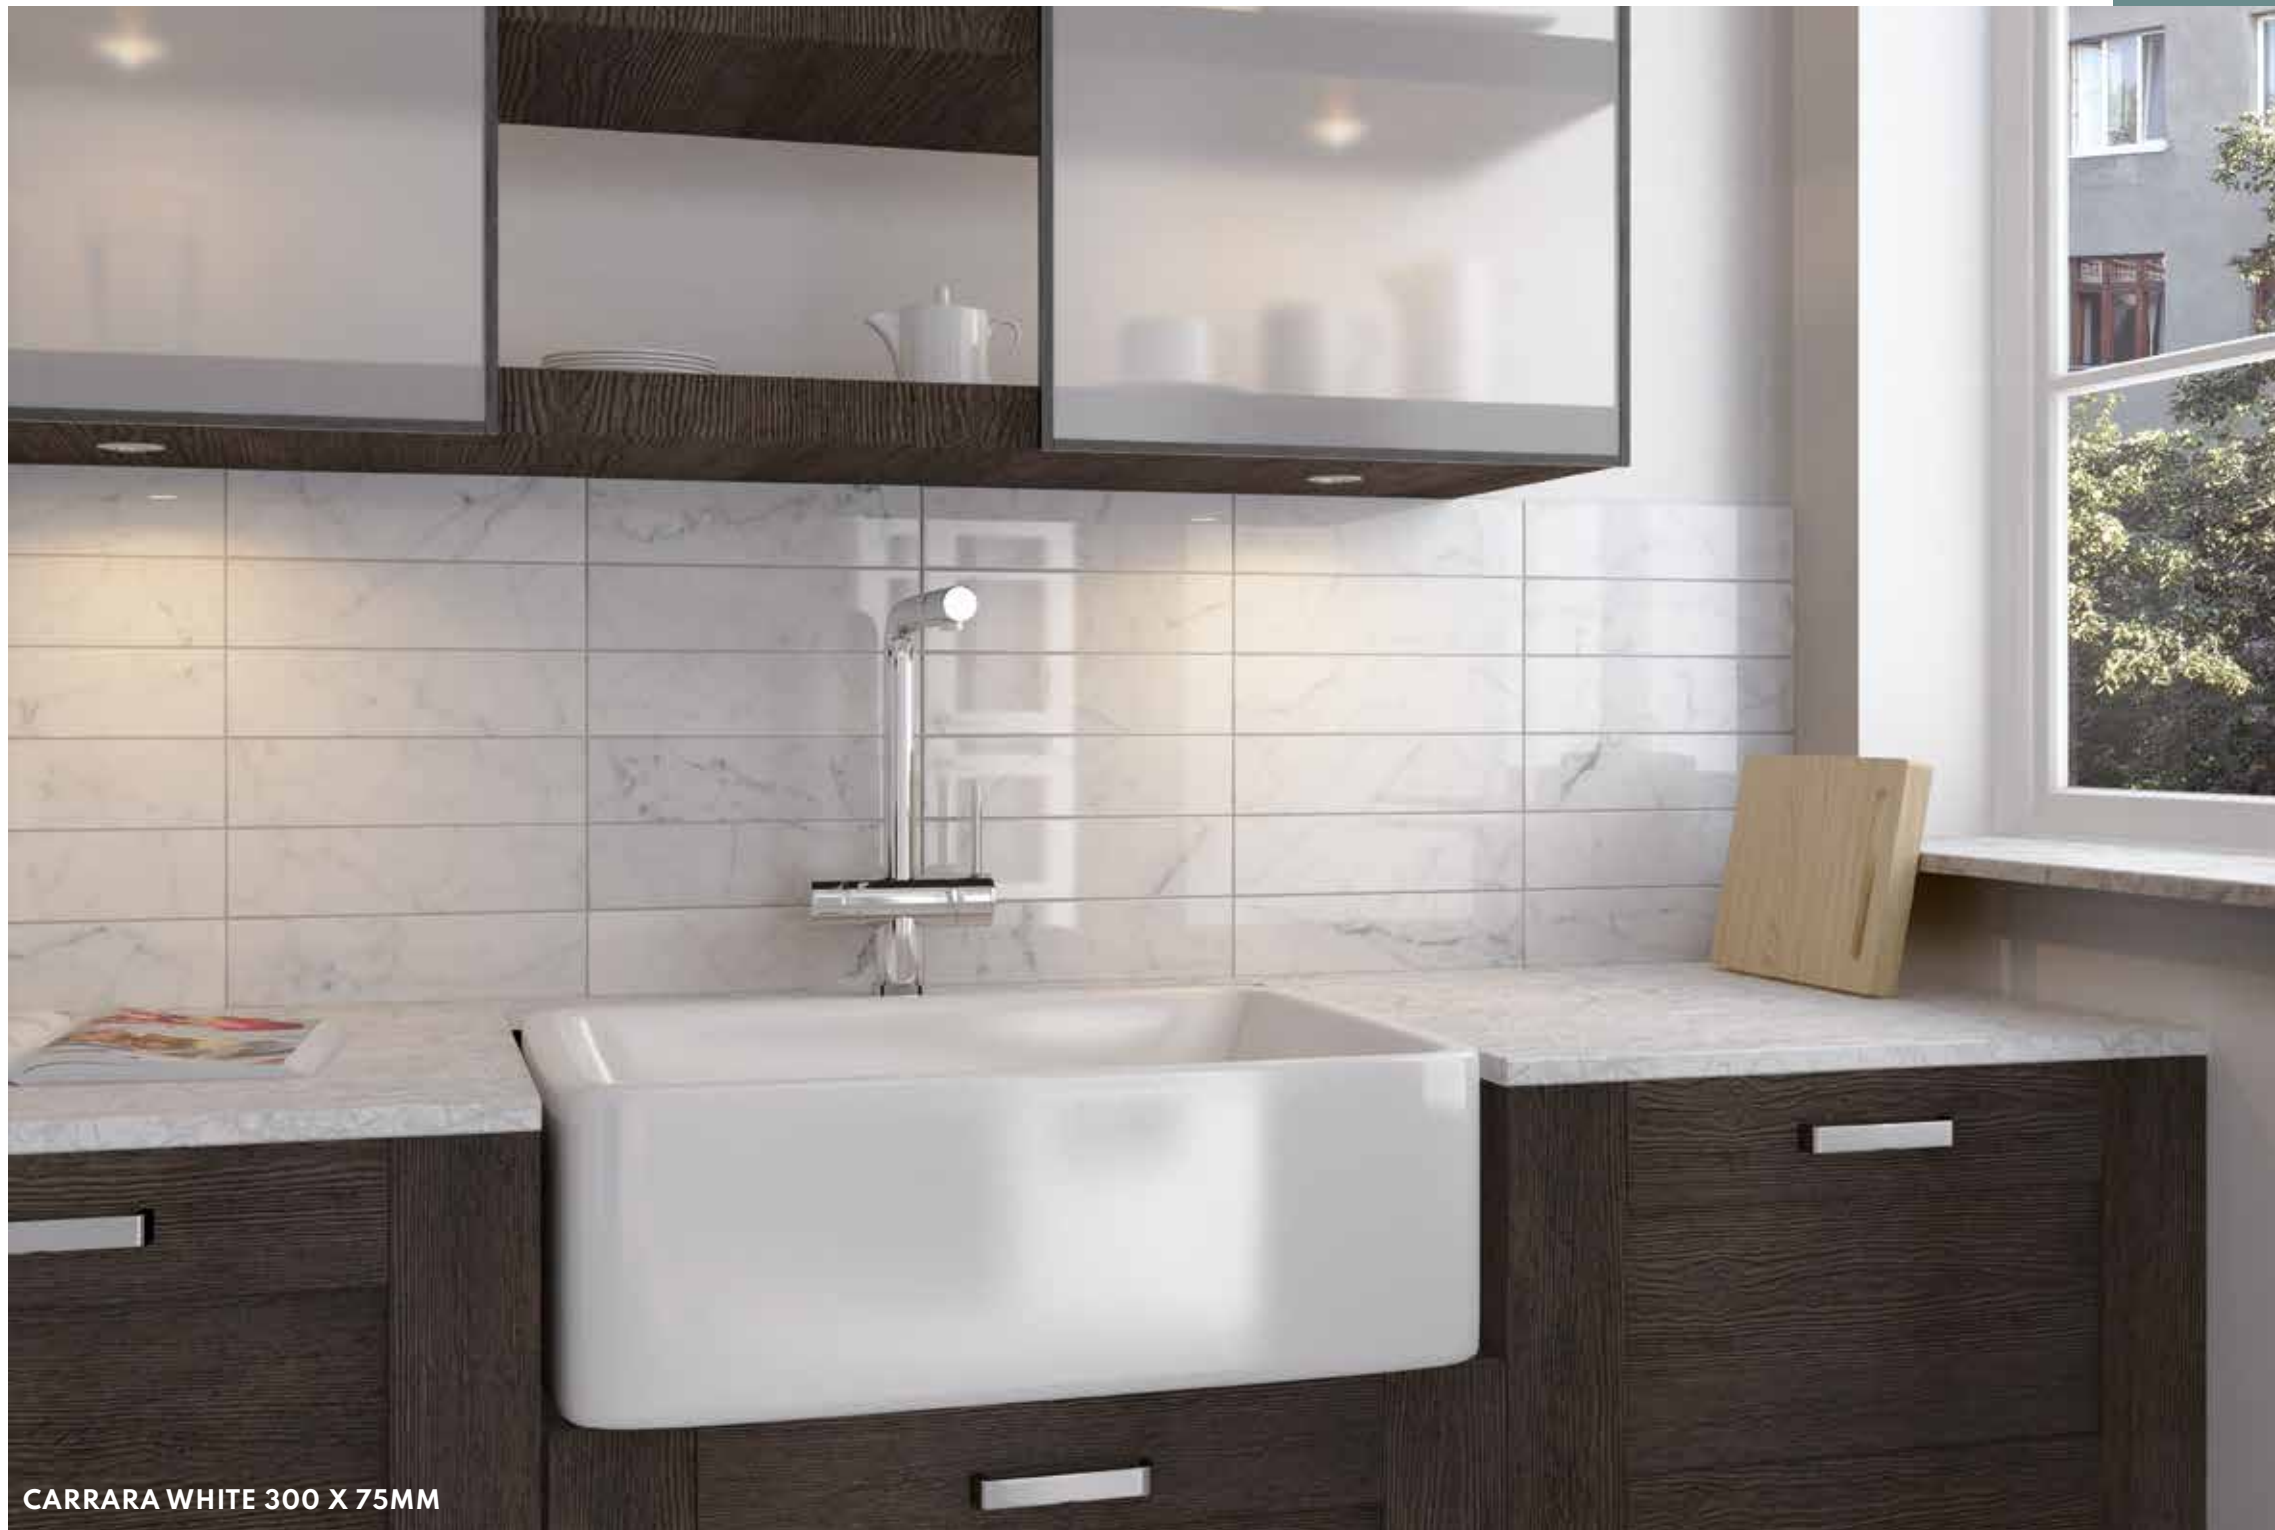

## CHARACTERISTICS

EDGE PROFILE  
RECTIFIED

MATERIAL  
PORCELAIN

THICKNESS  
9.4MM

FINISH  
MATT

SHADE VARIATION  
MODERATE

FLOOR,  
WALL & DÉCOR  
595 X 295MM

FLOOR & WALL  
595 X 595MM