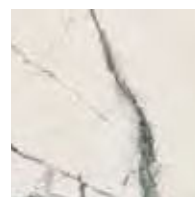

INVISIBLE
WHITE