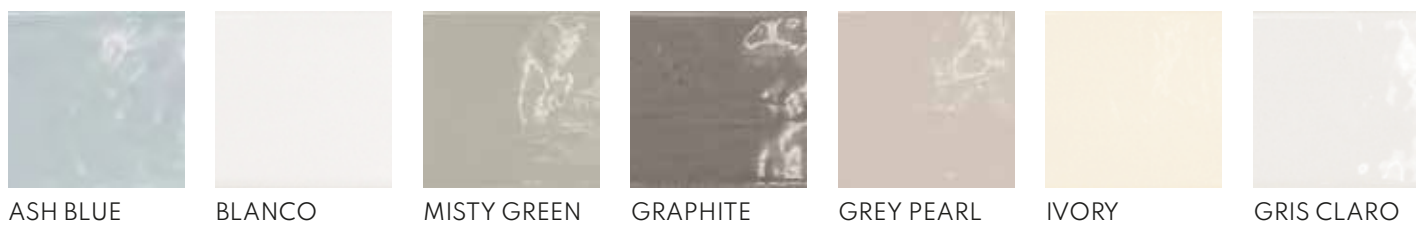

WALL

ASH BLUE

BLANCO

MISTY GREEN

GRAPHITE

GREY PEARL

IVORY

GRIS CLARO

COUNTY

THE BEAUTIFUL COLOUR PALETTE AND DEEP GLAZES ARE FIRED ONTO A GENTLY UNDULATING BODY, CREATING THE APPEARANCE OF A HANDCRAFTED TILE.

CHARACTERISTICS

EDGE PROFILE
NON-RECTIFIED

MATERIAL
CERAMIC

THICKNESS
9MM

FINISH
GLOSS

SHADE VARIATION
MODERATE

WALL
200 X 65MM