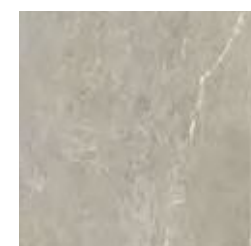

FLOOR & WALL

ARDESI

DARK GREY

MACAUB

PIASEN

SOAPSTONE