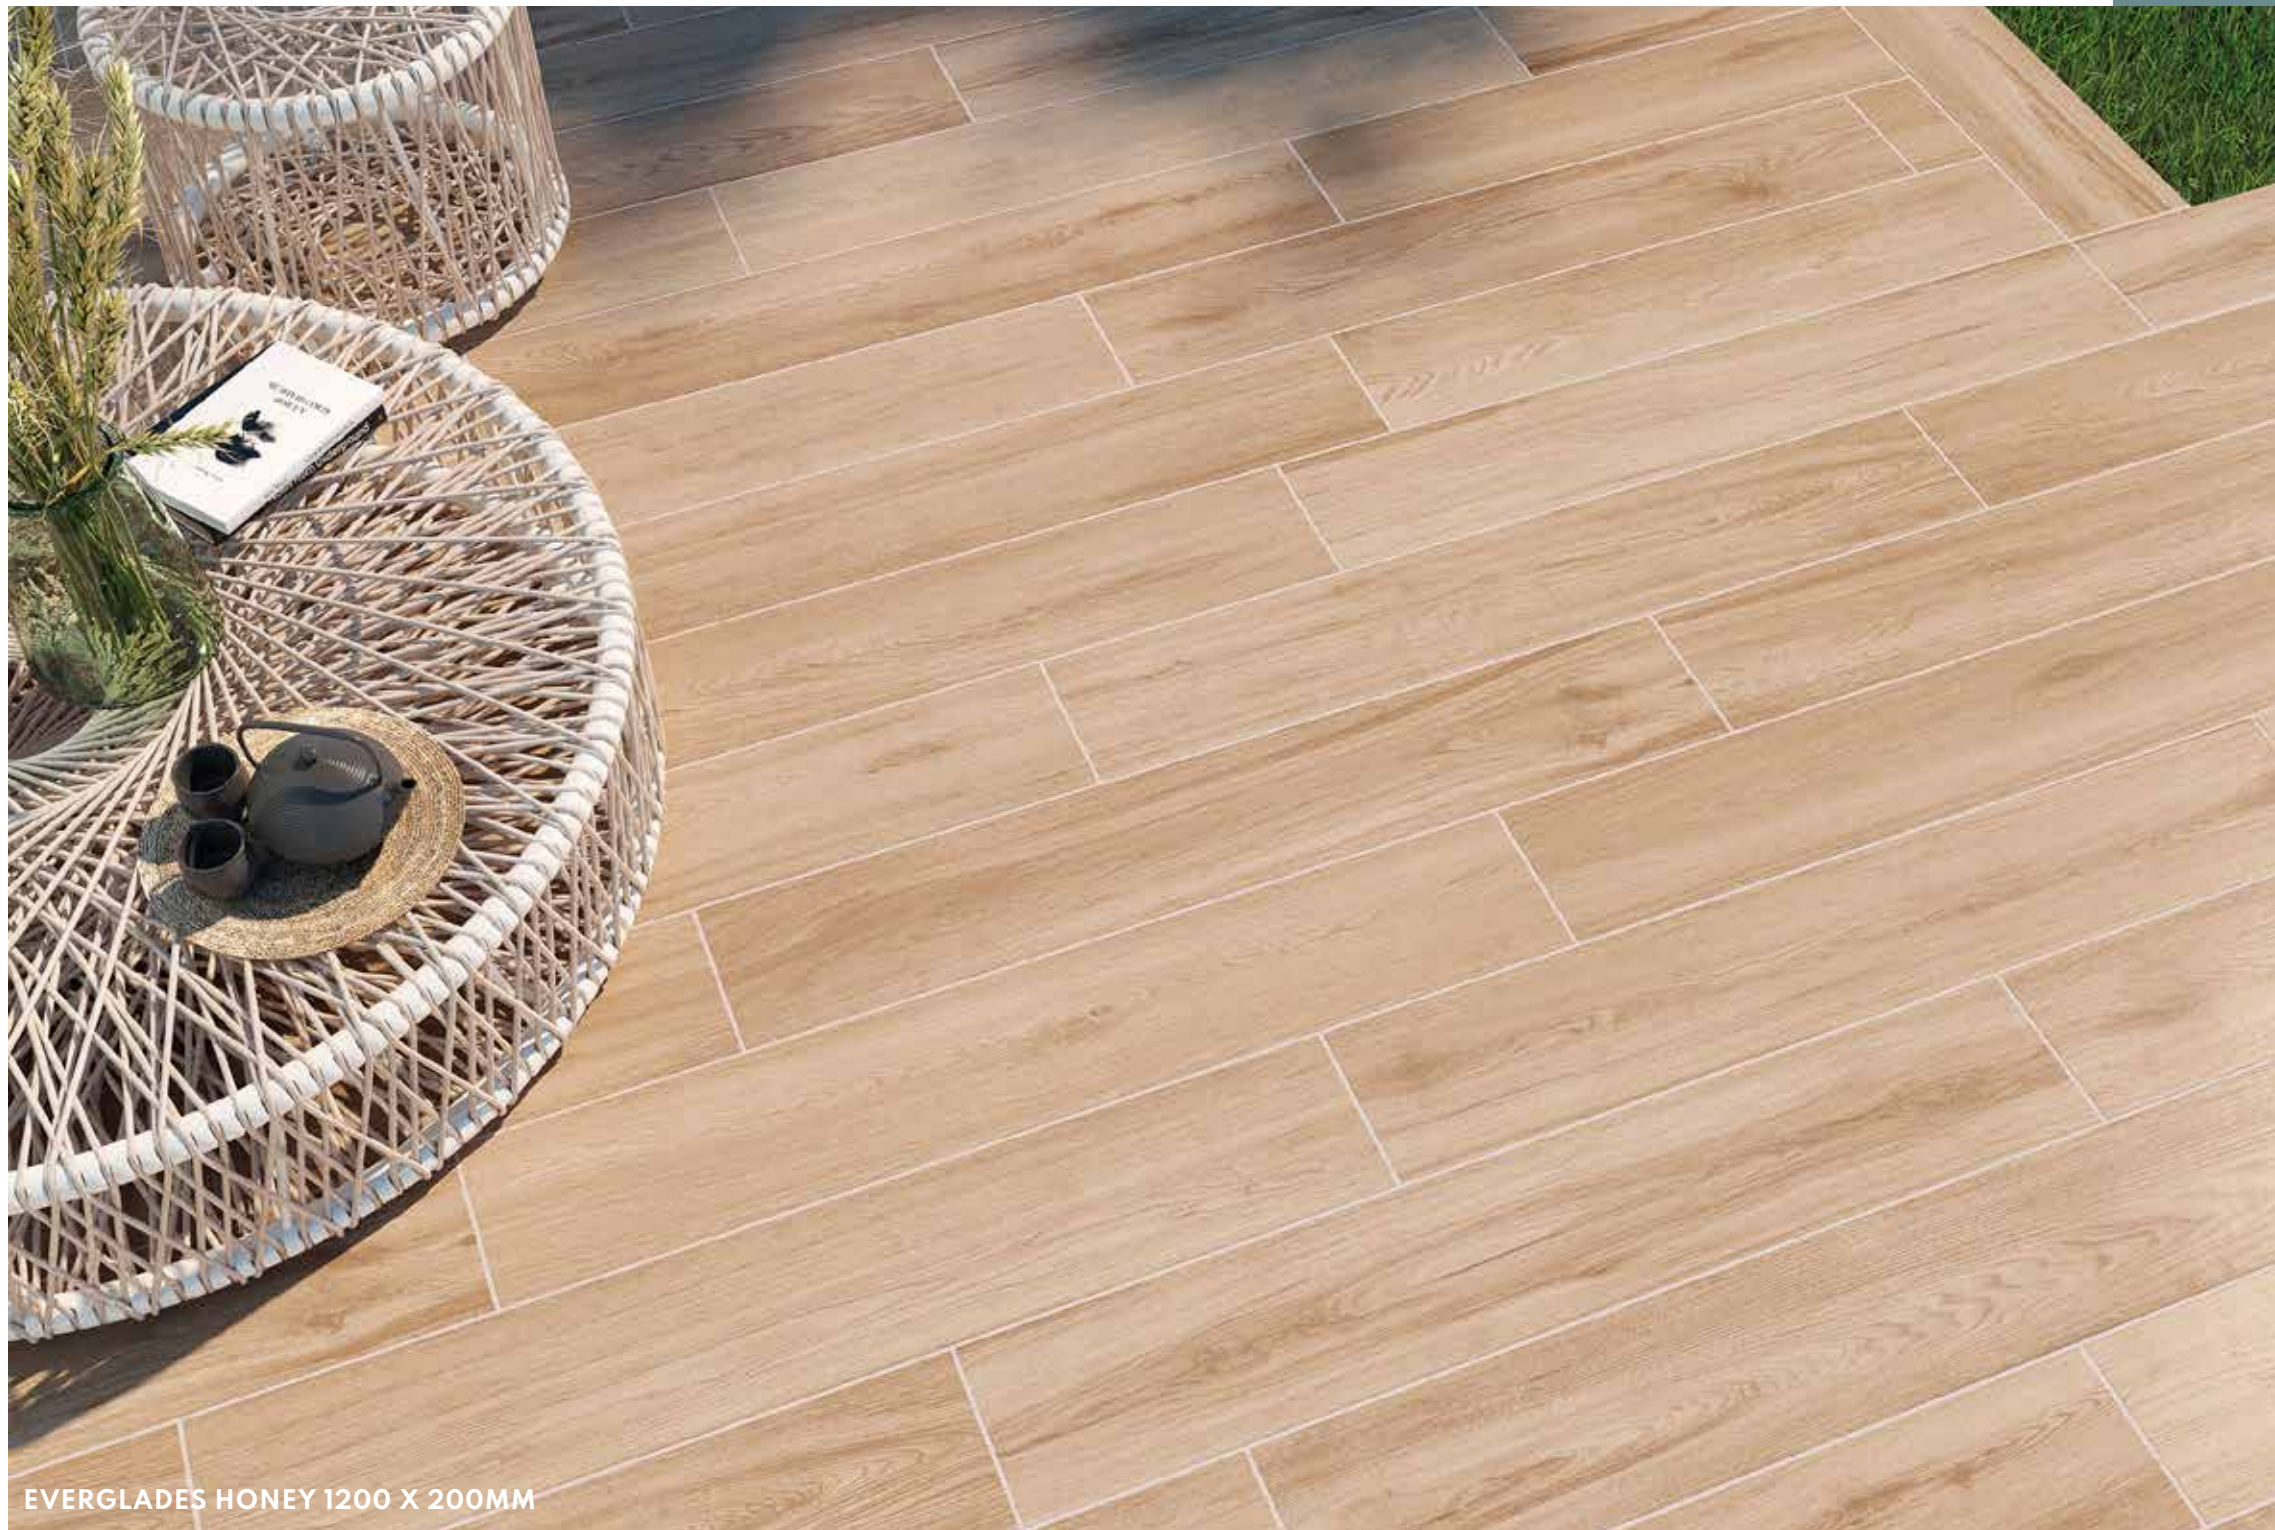

EVERGLADES HONEY 1200 X 200MM

FLOOR & WALL

EVERGLADES

IT IS A WOOD OF GREAT RICHNESS DUE TO ITS CLEAR AND NEUTRAL TONES. A WOOD WITHOUT LARGE COLOUR SHADING BUT GRAIN VARIABILITY, CAPABLE OF ADAPTING TO ANY INTERIOR AND EXTERIOR SPACE AND ANY TYPE OF DECORATION, FROM THE MOST MINIMAL TO THE MOST RUSTIC AND VINTAGE.

CHARACTERISTICS

EDGE PROFILE
RECTIFIED

MATERIAL
PORCELAIN

THICKNESS
10MM

FINISH
MATT

SHADE VARIATION
MODERATE

FLOOR & WALL
1200 X 200MM