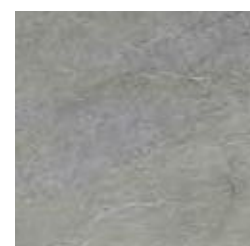

SILVER

VALLEY

A 20MM PORCELAIN STONE EFFECT TILE OFFERS A VERSATILE AND STURDY OPTION FOR OUTDOOR SPACES WITH ITS NATURAL STONE APPEARANCE AND RESISTANCE TO WEAR AND WEATHER.

CHARACTERISTICS

EDGE PROFILE
RECTIFIED

MATERIAL
PORCELAIN
THICKNESS
20MM

FINISH
MATT

SHADE VARIATION
MODERATE