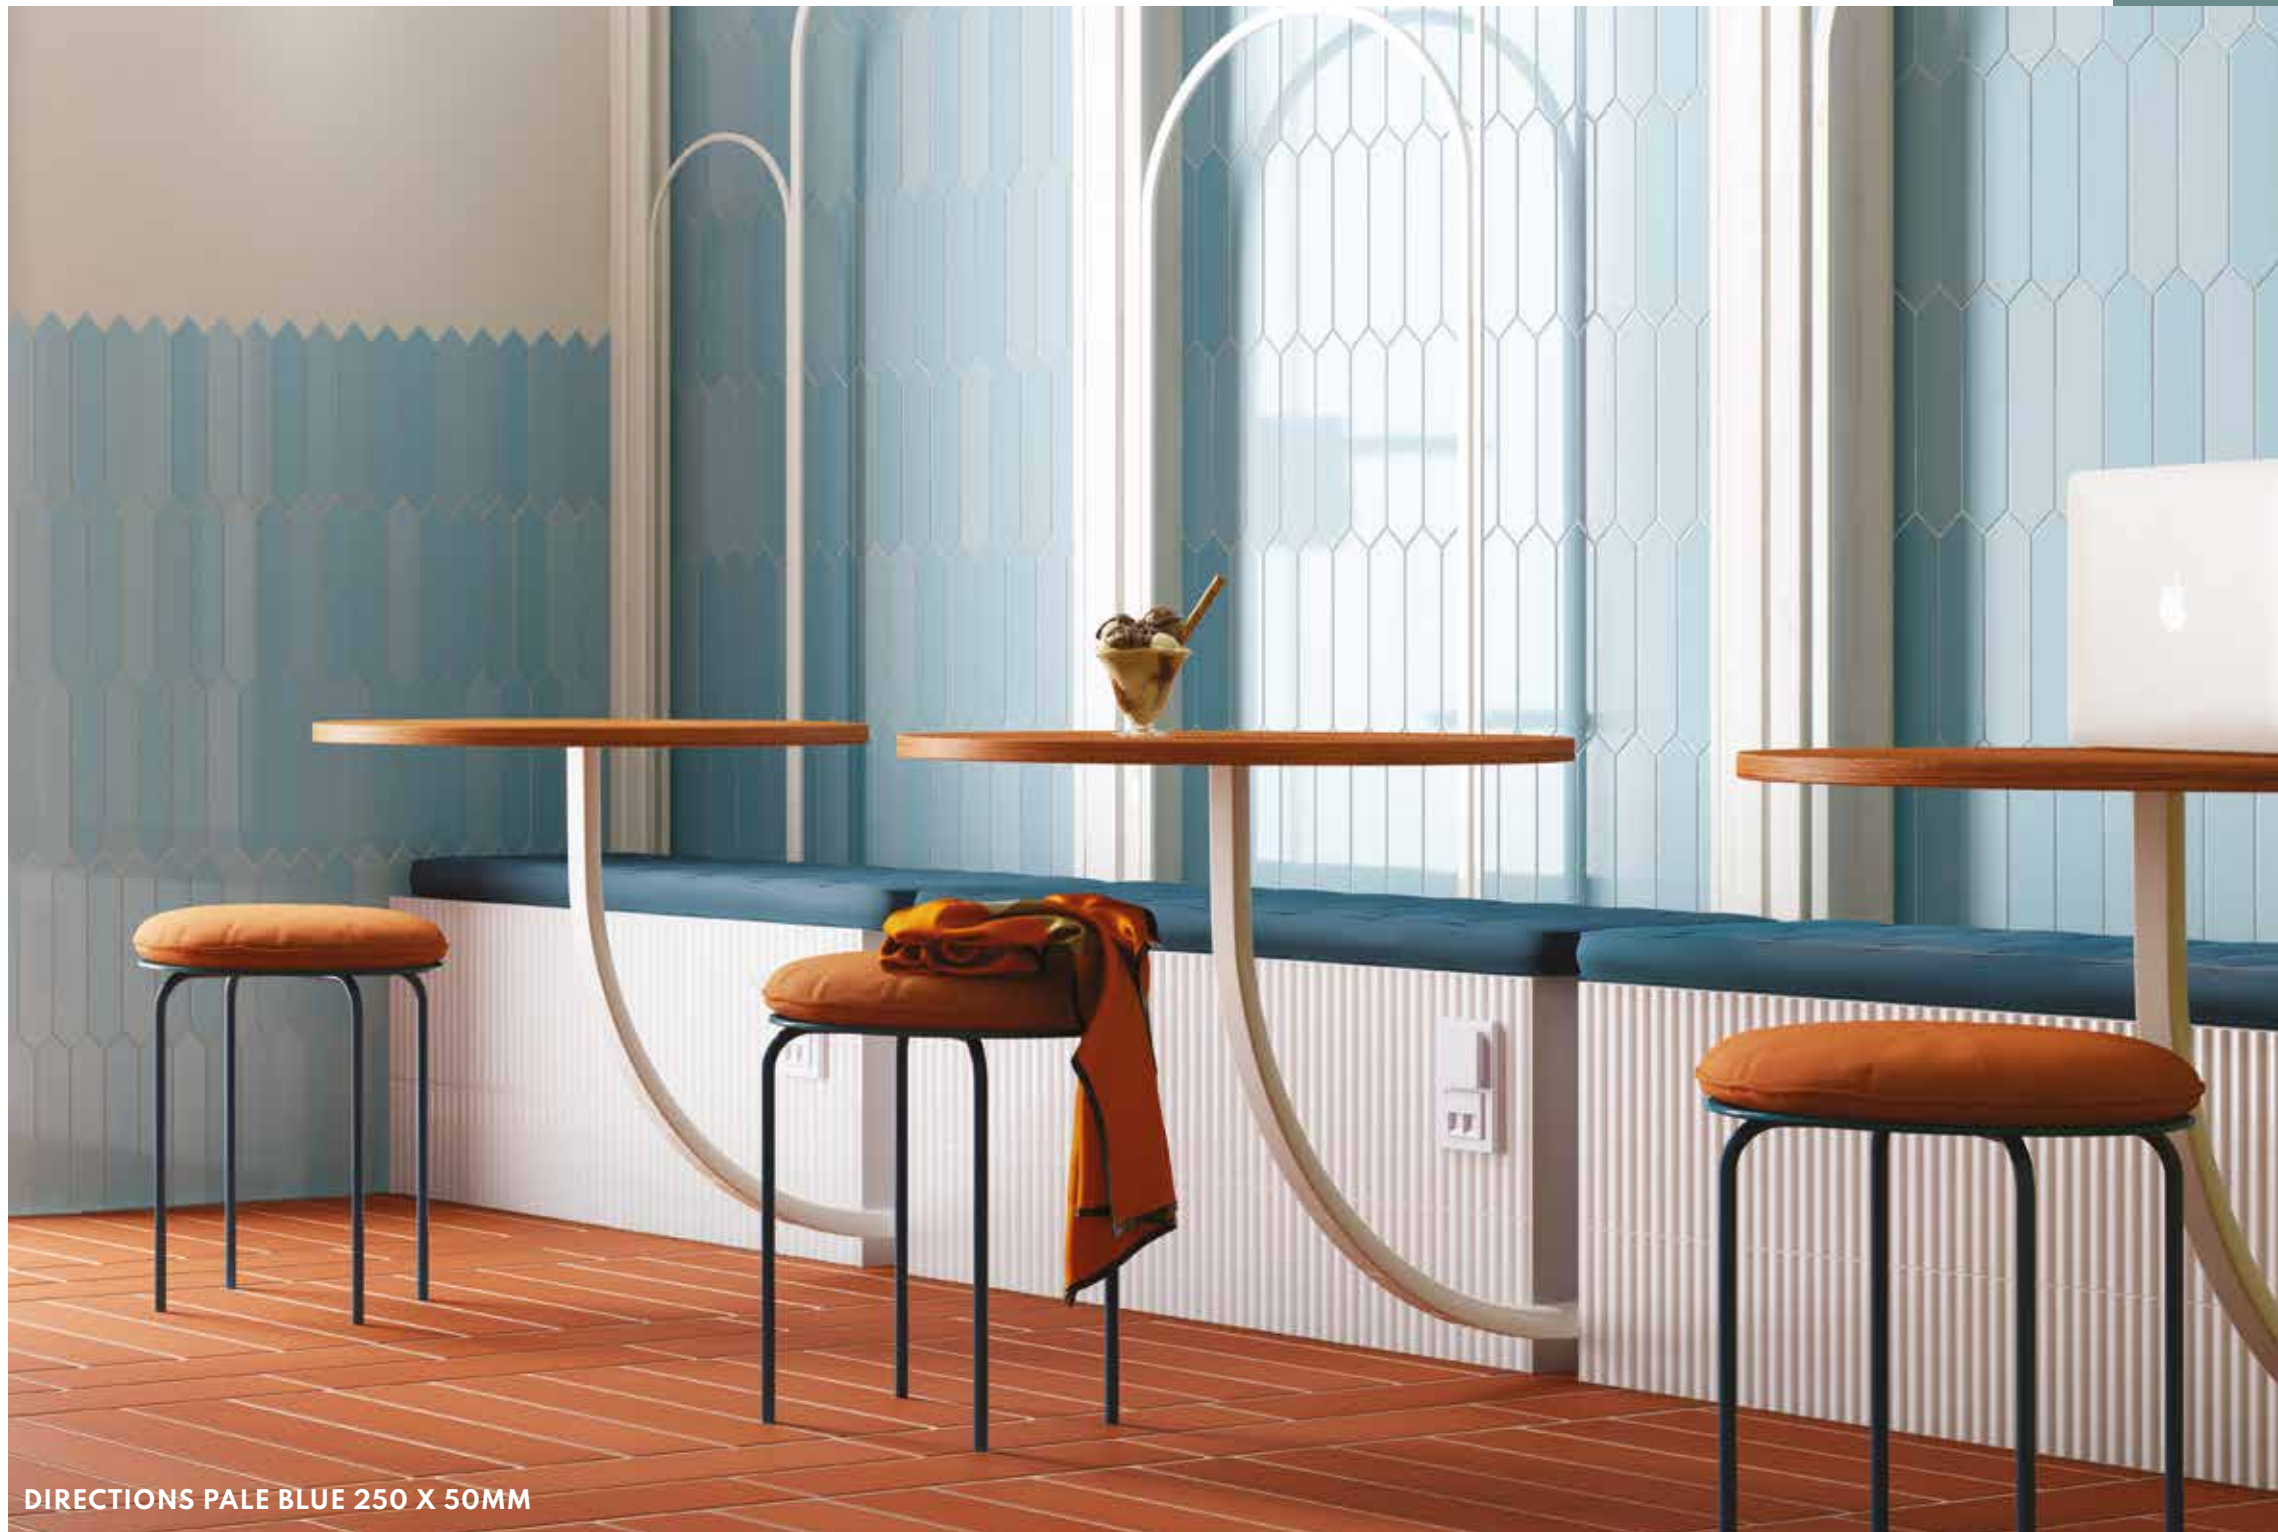

## CHARACTERISTICS

EDGE PROFILE  
RECTIFIED

MATERIAL  
PORCELAIN

THICKNESS  
10MM

FINISH  
SEMI-POLISHED

SHADE VARIATION  
HIGH

FLOOR  
& WALL  
600 X 300MM

FLOOR  
& WALL  
600 X 600MM