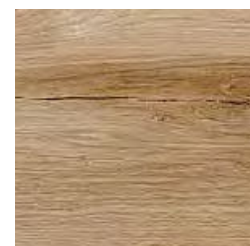

Many ranges are available in other sizes on a special order basis.  
Please contact us for more information.

ALBERO GREY 600 X 150MM

FLOOR & WALL

BEIGE

GREY

TAN

WHITE