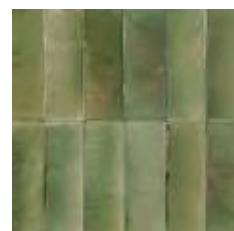

WALL

GREEN

WATERCOLOUR

WITH A PALETTE OF FIVE COLOURS, WATERCOLOUR IS A FANTASTIC SMALL FORMAT RANGE SUITABLE FOR ALL APPLICATIONS DUE TO ITS PORCELAIN MATERIAL. THE SUPER GLOSSY FINISH REALLY MAKES THIS RANGE STAND OUT ALONGSIDE THE VARIATION BETWEEN TILES.

CHARACTERISTICS

EDGE PROFILE
NON-RECTIFIED

MATERIAL
PORCELAIN

THICKNESS
10MM

FINISH
GLOSS

SHADE VARIATION
HIGH

WALL
150 X 50MM