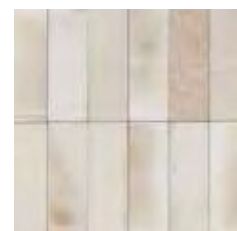

WATERCOLOUR GREEN & WHITE 150 X 50MM

BEIGE