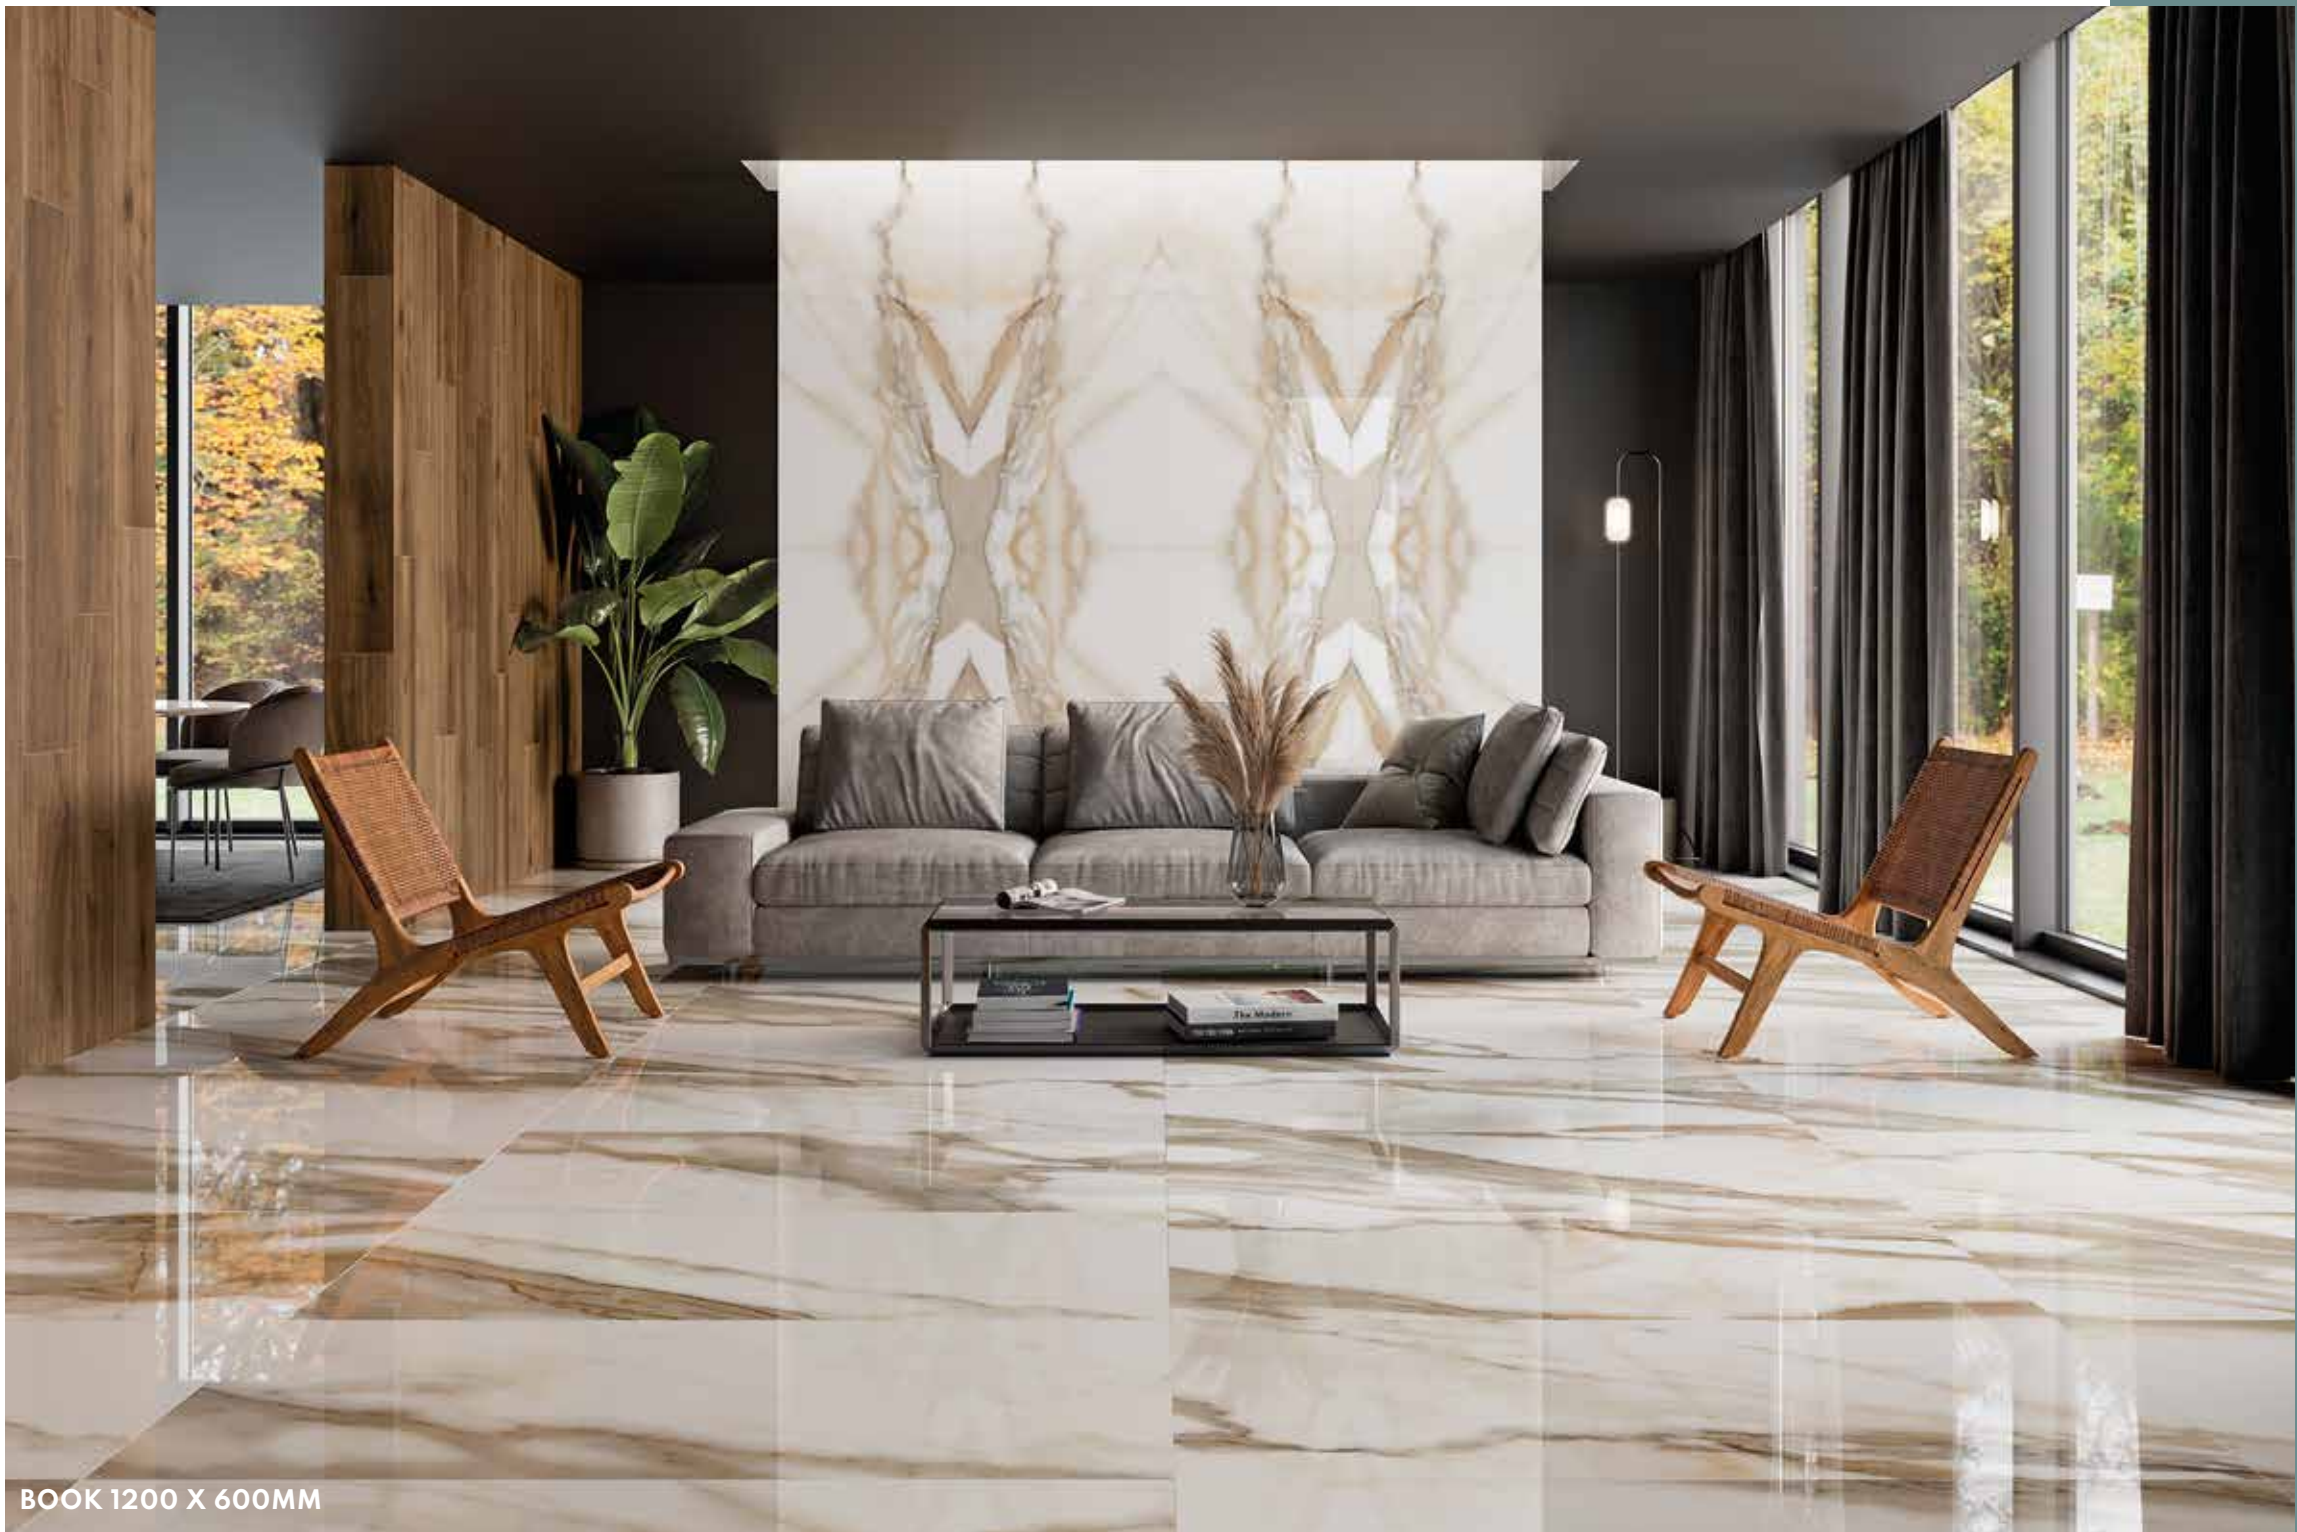

## CHARACTERISTICS

EDGE PROFILE  
RECTIFIED

MATERIAL  
PORCELAIN

THICKNESS  
10MM

FINISH  
POLISHED

SHADE VARIATION  
HIGH

FLOOR  
& WALL  
1200 X 600MM

BOOK 1200 X 600MM